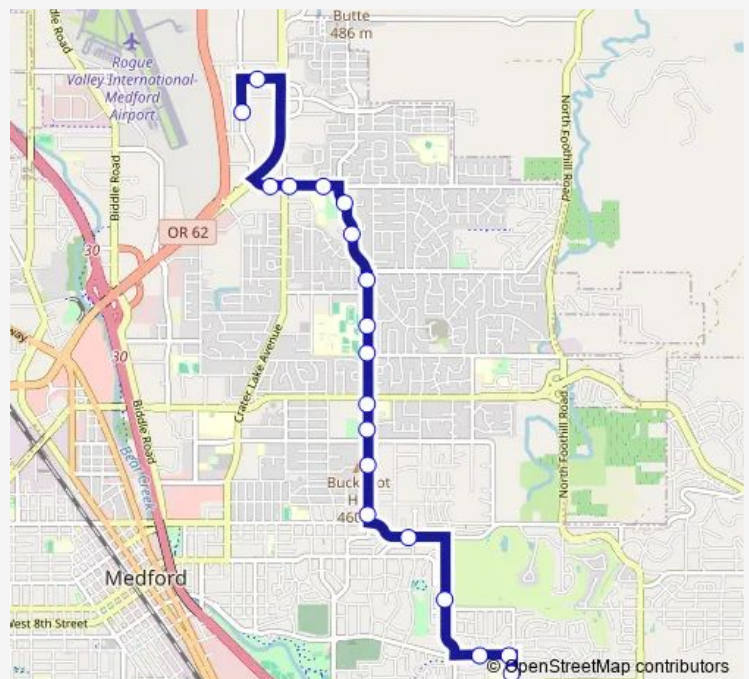

Siskiyou Blvd - East of Sutter Ave

Siskiyou Blvd - West of Murphy Rd

Asante Rogue Regional Medical Center

Route schedule

North Medford Walmart — Asante Rogue Regional Medical Center

Monday 06:26-20:26

Tuesday 06:26-20:26

Wednesday 06:26-20:26

Thursday 06:26-20:26

Friday 06:26-20:26

Saturday 07:26-18:26

Sunday —

Route info

Direction: North Medford Walmart

Stops: 19

Trip Duration: 0 hour 24 min

26 — East Medford

DirectionAsante Rogue Regional Medical Center — North Medford
Walmart

19 stops

[Open route schedule](#)

Asante Rogue Regional Medical Center

East Barnett and Murphy

Monday 06:05-20:05

Tuesday 06:05-20:05

Wednesday 06:05-20:05

Thursday 06:05-20:05

Friday 06:05-20:05

Saturday 07:05-18:05

Sunday —

Route info