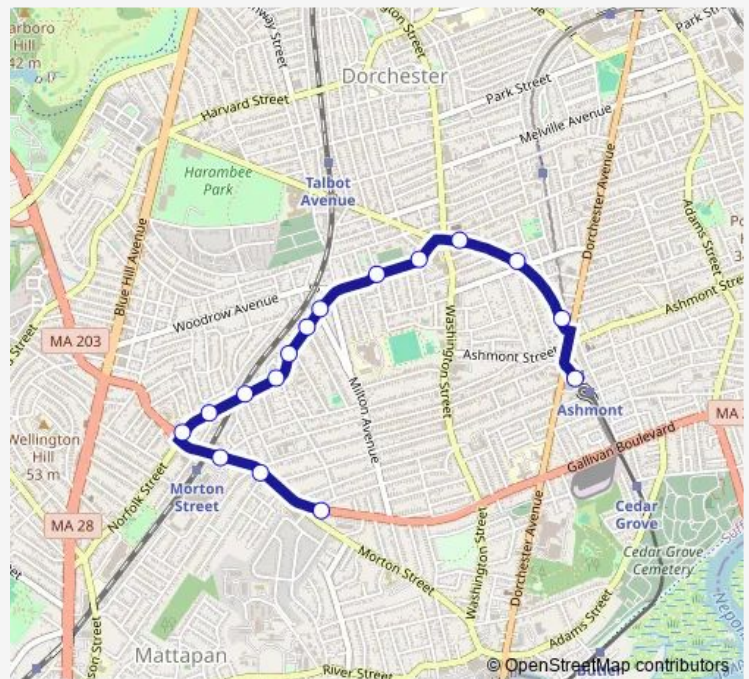

Bus 26 Ashmont Station - Norfolk Street Loop

[Go to website](#)

Direction

Ashmont — Gallivan Blvd @ Morton St

16 stops

[Open route schedule](#)

Ashmont

Talbot Ave @ Dorchester Ave

Norfolk St opp Nelson St

Norfolk St @ Willowood St

Norfolk St @ Morton St

Morton St @ Evans St

Morton St @ Lorna Rd

Gallivan Blvd @ Morton St

Route schedule

Ashmont — Gallivan Blvd @ Morton St

Monday	04:55-01:05 ⁺¹
Tuesday	04:55-01:05 ⁺¹
Wednesday	04:55-01:05 ⁺¹
Thursday	04:55-01:05 ⁺¹
Friday	04:55-01:05 ⁺¹
Saturday	05:05-01:05 ⁺¹
Sunday	09:25-21:25

Route info

Direction: Ashmont

Stops: 16

Trip Duration: 0 hour 15 min

26 — Ashmont Station - Norfolk Street Loop

Direction

Gallivan Blvd @ Morton St — Ashmont

17 stops

[Open route schedule](#)

Gallivan Blvd @ Morton St

Gallivan Blvd opp Arbella Rd

Gallivan Blvd @ Oakridge St