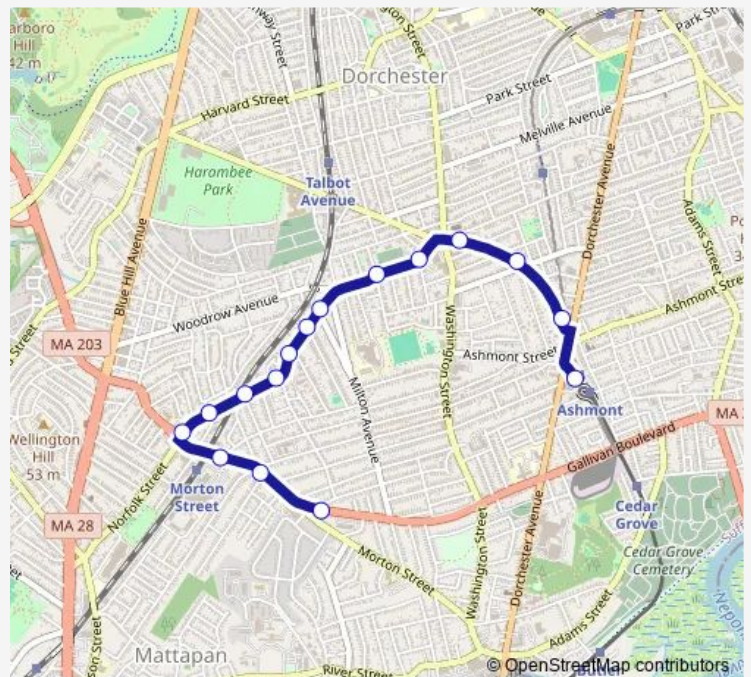

Bus 26 Ashmont Station - Norfolk Street Loop

[Go to website](#)

Direction

Ashmont — Gallivan Blvd @ Morton St

16 stops

[Open route schedule](#)

Ashmont

Talbot Ave @ Dorchester Ave

Norfolk St opp Nelson St

Norfolk St @ Willowood St

Norfolk St @ Morton St

Morton St @ Evans St

Morton St @ Lorna Rd

Gallivan Blvd @ Morton St

Route schedule

Ashmont — Gallivan Blvd @ Morton St

Monday	04:55-01:05 ⁺¹
Tuesday	04:55-01:05 ⁺¹
Wednesday	04:55-01:05 ⁺¹
Thursday	04:55-01:05 ⁺¹
Friday	04:55-01:05 ⁺¹
Saturday	05:05-01:05 ⁺¹
Sunday	09:25-21:25

Route info

Direction: Ashmont

Stops: 16

Trip Duration: 0 hour 13 min

26 — Ashmont Station - Norfolk Street Loop

Direction

Gallivan Blvd @ Morton St — Ashmont

17 stops

[Open route schedule](#)

Gallivan Blvd @ Morton St

Gallivan Blvd opp Arbella Rd

Gallivan Blvd @ Oakridge St