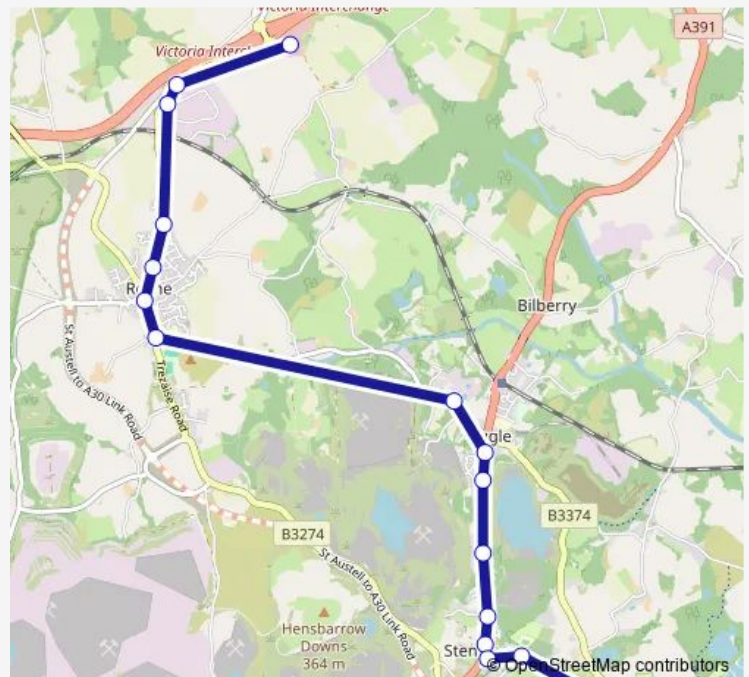

Thursday 15:20

Friday 15:20

Saturday —

Sunday —

Route info

Direction: Bodmin Business Park

Stops: 42

Trip Duration: 1 hour 4 min