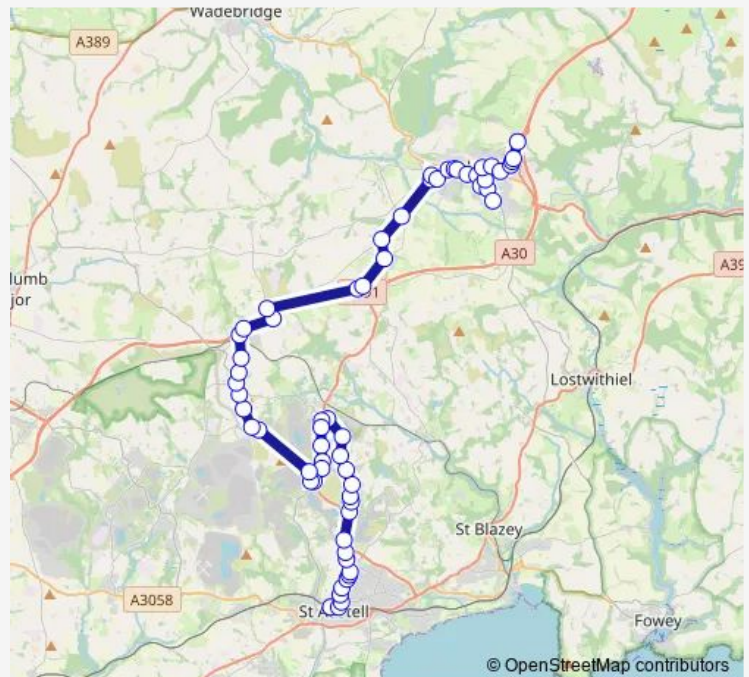

Bus 26 St Austell - Bodmin

[Go to website](#)

Direction

Bodmin Business Park — Bus Station

67 stops

[Open route schedule](#)

Bodmin Business Park

Asda

Love Lane

Homebase

Magistrates' Court

Lidl

Priory House

The Shire House Mount Folly

Bodmin General Station

Plas Newydd Avenue

Bosvenna View

Crinnicks Hill

Robartes Road

Barn Lane Flamank Park

Roundabout

Beech Drive

Tollgate House

The Old Workshop

Car Park

Roundabout

Beam Villas

Route schedule

Bodmin Business Park — Bus Station

Monday 18:40-22:40

Tuesday 18:40-22:40

Wednesday 18:40-22:40

Thursday 18:40-22:40

Friday 18:40-22:40

Saturday 18:40-22:40

Sunday —

Route info

Direction: Bodmin Business Park

Stops: 67

Trip Duration: 1 hour 8 min

26 — St Austell - Bodmin