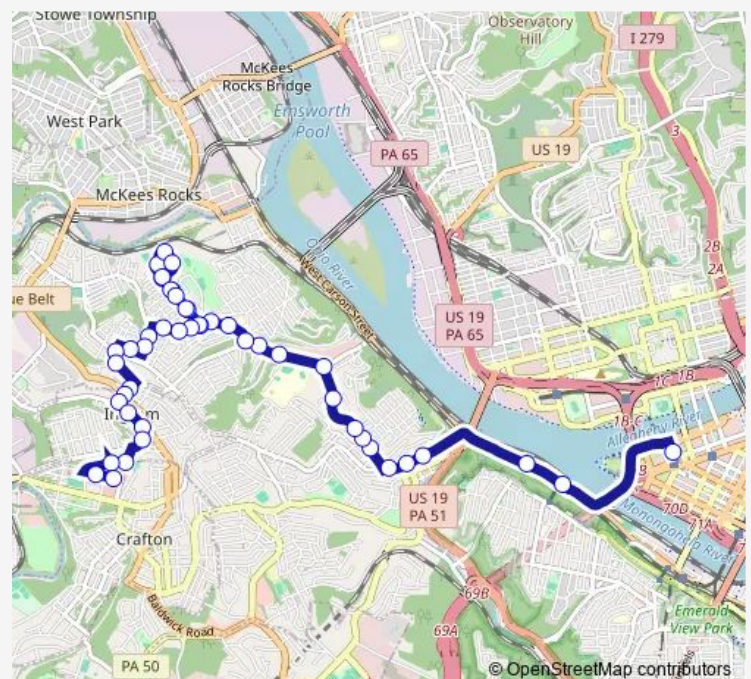

CHARTIERS AVE + ALLENDALE

ALLENDALE ST + FAIRDALE

ALLENDALE ST + STANHOPE

Route schedule

Crafton Ingram SC + Rite-Aid — Stanwix ST + Penn Fs

Monday 05:05-00:19⁺¹

Tuesday 05:05-00:19⁺¹

Wednesday 05:05-00:19⁺¹

Thursday 05:05-00:19⁺¹

Friday 05:05-00:19⁺¹

Saturday 05:49-23:24

Sunday 06:21-19:19

Route info

Direction: Crafton Ingram SC + Rite-Aid

Stops: 51

Trip Duration: 0 hour 26 min

■ 26 — Chartiers

BusMaps

ALLENDALE ST + MOYER

ALLENDALE CIR + #3604

ALLENDALE CIR + #3658

ALLENDALE CIR + #3728

MOYER ST + ALLENDALE

ALLENDALE ST + STANHOPE

Thursday 05:30-00:45⁺¹

Friday 05:30-00:45⁺¹

Saturday 06:15-23:50

Sunday 06:45-19:45

Route info

Direction: Stanwix ST + Penn Fs

Stops: 46

Trip Duration: 0 hour 28 min