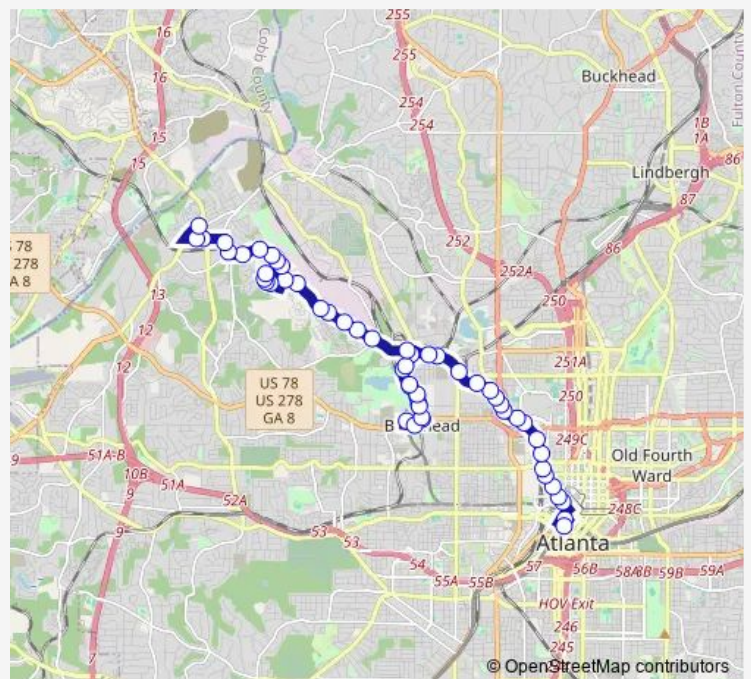

Bus 26 Marietta Street / Perry Boulevard

[Go to website](#)

Direction

BOLTON RD @ PARROTT AVE — ALABAMA ST @ BROAD ST (FIVE POINTS STATION)

51 stops

[Open route schedule](#)

BOLTON RD @ PARROTT AVE

PEYTON RD @ JAMES JACKSON PKWY

Perry Blvd NW @ McCallie Blvd Nw

PERRY BLVD NW @ ODESSA DR NW

Perry Blvd NW @ W Highlands Blvd Nw

PERRY BLVD NW @ HABERSHAL DR NW

Perry Blvd @ 1600

Perry Blvd NW @ Johnson RD Nw

Marietta ST NW @ Rockdale ST Nw

Marietta ST NW @ Marietta Blvd Nw

Marietta Blvd NW @ W Marietta ST Nw

Marietta Blvd NW @ 930

Marietta Blvd NW @ 860

Route schedule

BOLTON RD @ PARROTT AVE — ALABAMA ST @ BROAD ST (FIVE POINTS STATION)

Monday	05:14-23:17
Tuesday	05:14-23:17
Wednesday	05:14-23:17
Thursday	05:14-23:17
Friday	05:14-23:17
Saturday	05:18-23:14
Sunday	05:17-23:15

Route info

Direction: BOLTON RD @ PARROTT AVE

Stops: 51

Trip Duration: 0 hour 45 min

26 — Marietta Street / Perry Boulevard

Marietta Blvd NW @ Rice St

Marietta Blvd NW @ Jefferson ST Nw

Marietta Blvd @ Donald L Hollowell Pkwy