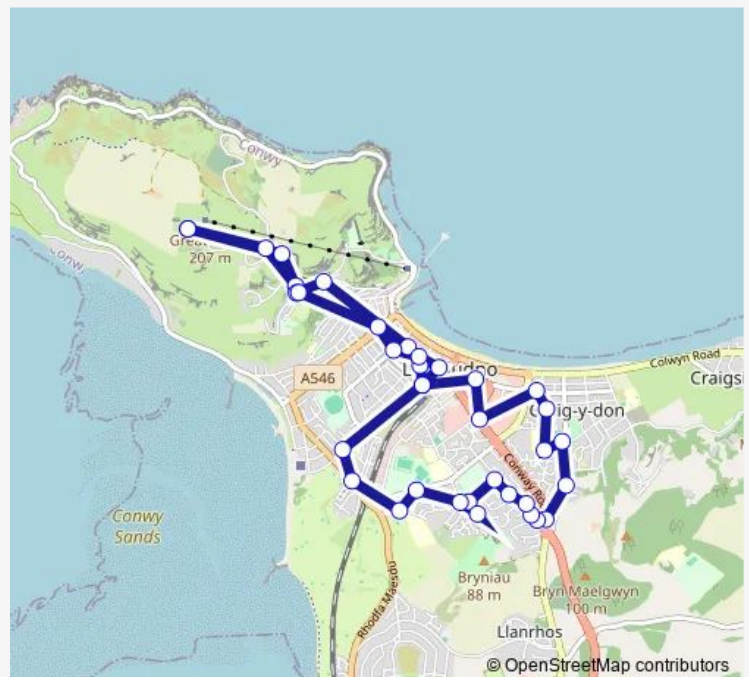

Thursday 08:08-17:35

Friday 08:08-17:35

Saturday 08:08-17:35

Sunday —

Route info

Direction: Ty`n-y-Coed Terminus

Stops: 39

Trip Duration: 0 hour 48 min

26 — Great Orme - Great Orme

BusMaps

Maenan Road

Gwydyr Gardens

Gwynant Court

Cwm Howard Lane

Ysgol William Davies

Parc Bodnant

Vincent Avenue

Route schedule

Great Orme Summit — Great Orme Summit

Monday 08:08-17:35

Tuesday 08:08-17:35

Wednesday 08:08-17:35

Thursday 08:08-17:35

Friday 08:08-17:35

Route info

Direction: Great Orme Summit

Stops: 7

Trip Duration: 0 hour 12 min

26 Bus time schedules and route maps are available in an offline PDF at busmaps.com. Use the busmaps.com website to see live bus times, train schedule or subway schedule, and step-by-step directions for all public transit in Llandudno