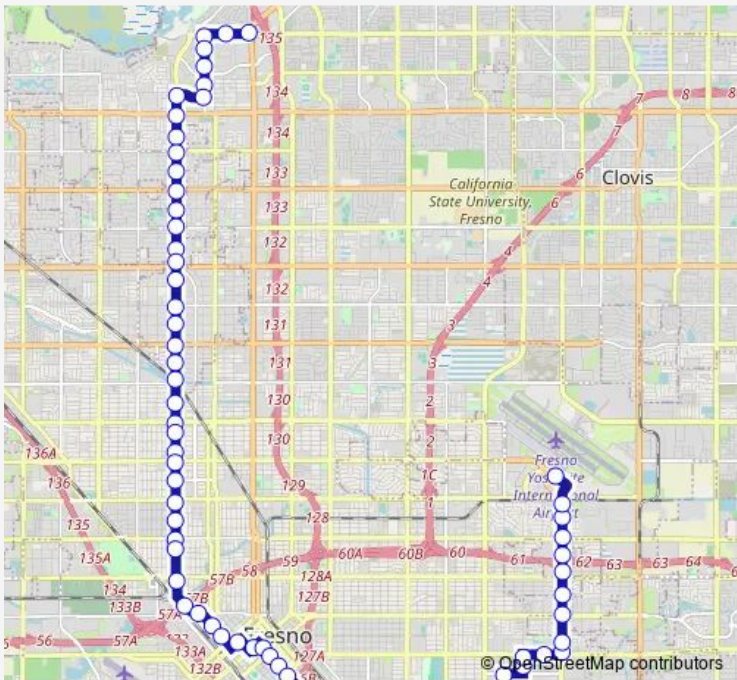

[Go to website](#)

Direction
 NW Nees - Blackstone — Fresno Yosemite Intl - Wb
 74 stops
[Open route schedule](#)

- NW Nees - Blackstone
- NW Nees - Poplar
- SW Ingram - Nees
- SW Ingram - Fallbrook
- SW Ingram - Bedford
- SW Ingram - Minarets
- NW Locust - Ingram
- SW Palm - Locust
- SW Palm - Herndon
- SW Palm - Palo Alto
- SW Palm - Sierra
- SW Palm - Escalon
- SW Palm - Bullard
- SW Palm - Browning
- NW Palm - Barstow
- SW Palm - SAN Jose
- NW Palm - Shaw
- SW Palm - Sunset
- SW Palm - Gettysburg
- NW Palm - Holland
- SW Palm - Ashlan

Route schedule
 NW Nees - Blackstone — Fresno Yosemite Intl - Wb

Monday	06:08-21:27
Tuesday	06:08-21:27
Wednesday	06:08-21:27
Thursday	06:08-21:27
Friday	06:08-21:27
Saturday	07:13-18:27
Sunday	07:13-18:27

Route info
 Direction: NW Nees - Blackstone
 Stops: 74
 Trip Duration: 1 hour 26 min

NW Palm - Griffith

SW Palm - Lansing

SW Palm - Dayton

SW Palm - Shields

SW Palm - Cornell

SW Palm - Harvard

SW Palm - Clinton

SW Palm - Weldon

SW Palm - Mckinley

SW Palm - Floradora

SW Palm - Olive

SW Palm - Dennett

SW Palm - Belmont

SW H ST - Arroyo-FWY 180

SE Divisadero - Broadway