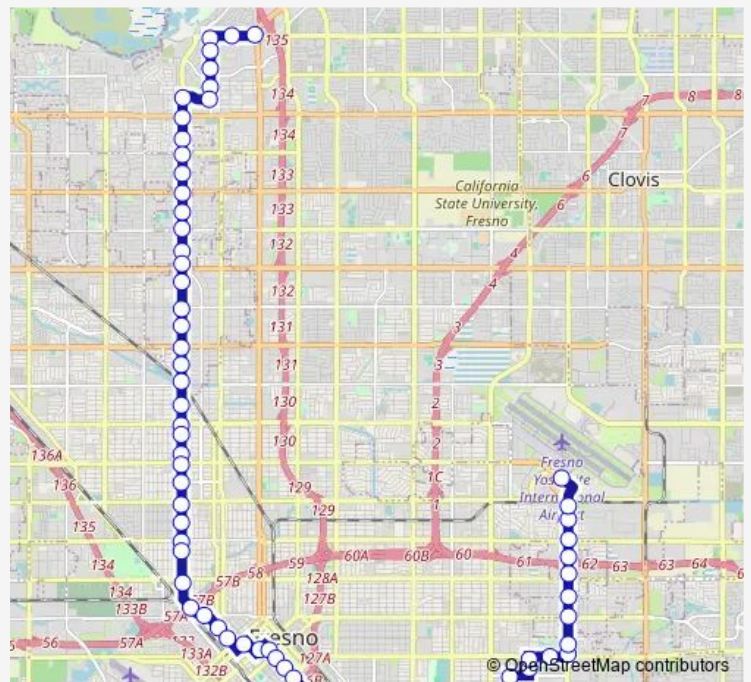

[Go to website](#)

Direction
 NW Nees - Blackstone — Fresno Yosemite Intl - Wb
 74 stops
[Open route schedule](#)

- NW Nees - Blackstone
- NW Nees - Poplar
- SW Ingram - Nees
- SW Ingram - Fallbrook
- SW Ingram - Bedford
- SW Ingram - Minarets
- NW Locust - Ingram
- SW Palm - Locust
- SW Palm - Herndon
- SW Palm - Palo Alto
- SW Palm - Sierra
- SW Palm - Escalon
- SW Palm - Bullard
- SW Palm - Browning
- NW Palm - Barstow
- SW Palm - SAN Jose
- NW Palm - Shaw
- SW Palm - Sunset
- SW Palm - Gettysburg
- NW Palm - Holland
- SW Palm - Ashlan

Route schedule

NW Nees - Blackstone — Fresno Yosemite Intl - Wb

Monday	06:08-21:27
Tuesday	06:08-21:27
Wednesday	06:08-21:27
Thursday	06:08-21:27
Friday	06:08-21:27
Saturday	07:13-18:27
Sunday	07:13-18:27

Route info

Direction: NW Nees - Blackstone
 Stops: 74
 Trip Duration: 1 hour 26 min

26 — Palm/Butler

NW Palm - Griffith

SW Palm - Lansing

SW Palm - Dayton

SW Palm - Shields

SW Palm - Cornell