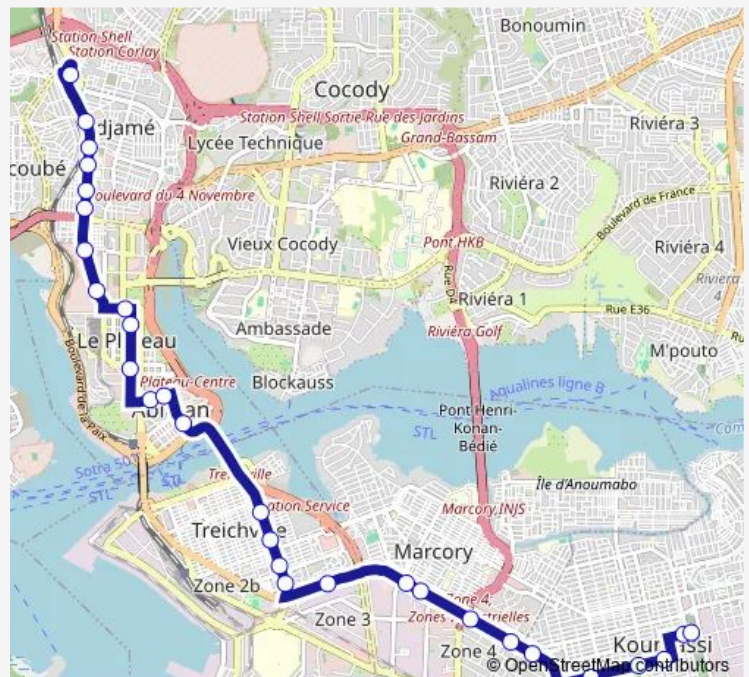

Thursday 06:00

Friday 06:00

Saturday 06:00

Sunday 06:00

Route info

Direction: Gare Nord

Stops: 29

Trip Duration: 1 hour 44 min

Monday 06:00

Tuesday 06:00

Wednesday 06:00

Thursday 06:00

Friday 06:00

Saturday 06:00

Sunday 06:00

Route info

Direction: Gare Koumassi

Stops: 31

Trip Duration: 1 hour 30 min

Pharmacie Santé

Mairie Adjamé

EPP Satigui

Pharmacie Banco

Mosquée Adjamé