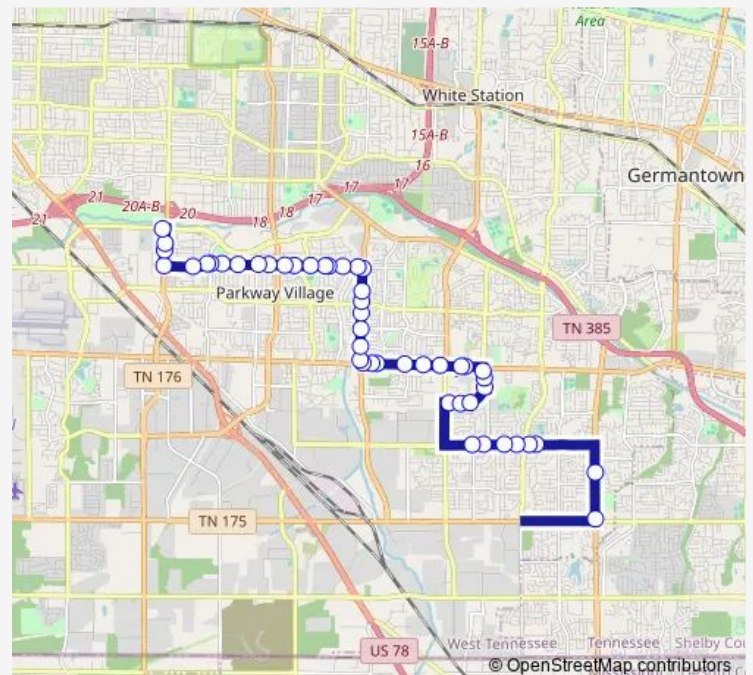

Winchester@Clarke

Winchester@Freshwater

Winchester@Fall River

Route schedule

Riverdale@Shelby Dr — American WAY Transit Center

Monday 07:36-17:36

Tuesday 07:36-17:36

Wednesday 07:36-17:36

Thursday 07:36-17:36

Friday 07:36-17:36

Saturday 09:16-17:16

Sunday 09:16-17:16

Route info

Direction: Riverdale@Shelby Dr

Stops: 47

Trip Duration: 0 hour 32 min

26 — Hickory Hill

Winchester@Mendenhall

Winchester RD @ Mendenhall Rd

Mendenhall@Newberry

Mendenhall@Scottsdale

Mendenhall@Knight Arnold

Mendenhall@Knight Arnold

Mendenhall@Derron

Getwell@Arrowhead

Getwell Rd@Allenbrooke

American WAY Transit Center

Direction

American WAY Transit Center — Shelby@Sandy Park

34 stops

[Open route schedule](#)

American WAY Transit Center