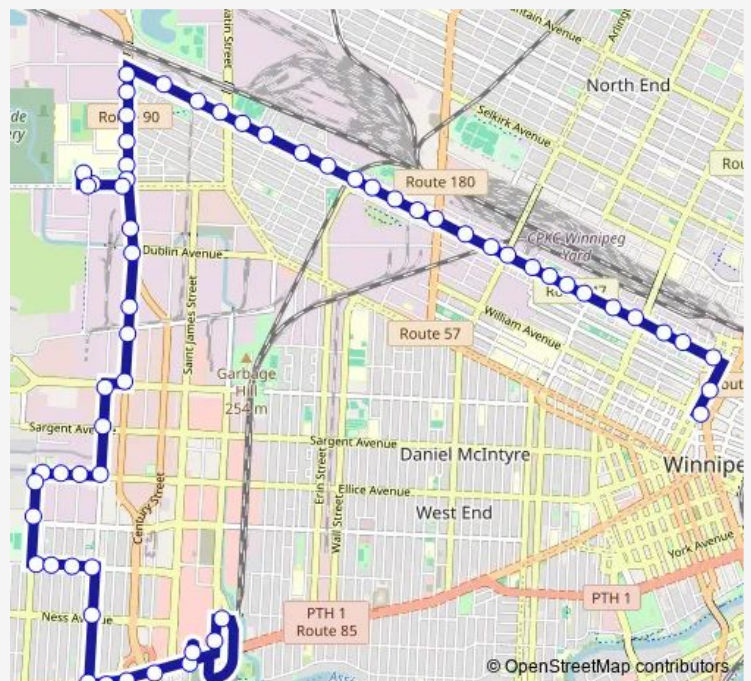

Westbound Logan at Nora

Westbound Logan at Tecumseh

Westbound Logan at Arlington

Westbound Logan at Trinity

Westbound Logan at Maude

Westbound Logan at Mcphillips

Westbound Logan at Yeomans

Westbound Logan at Winks

Westbound Logan at Blaine

Westbound Logan at Weston

Westbound Logan at Quelch

Westbound Logan at Cecil

**Route schedule**

Westbound William at King (City Hall) — Northbound Polo Park Terminal at Polo Park (66)

Monday	05:33-18:09
Tuesday	05:33-18:09
Wednesday	05:33-18:09
Thursday	05:33-18:09
Friday	05:33-18:09
Saturday	07:45-18:09
Sunday	—

**Route info**

Direction: Westbound William at King (City Hall)

Stops: 62

Trip Duration: 0 hour 42 min

26 — Logan - Berry

Westbound Logan at Lock

Westbound Logan at Wiens

Westbound Logan at Keewatin

Westbound Logan at Dee

Westbound Logan at Ada

Southbound King Edward at Logan