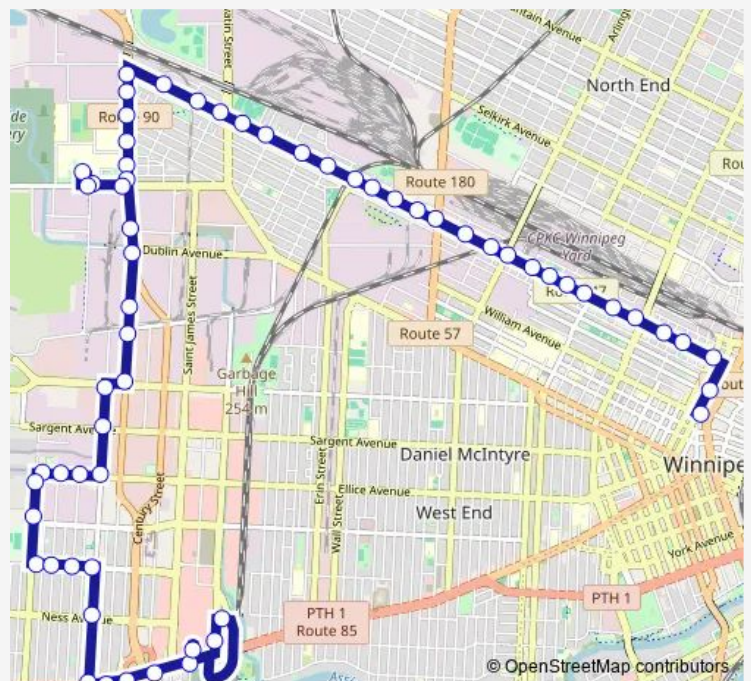

Westbound Logan at Nora

Westbound Logan at Tecumseh

Westbound Logan at Arlington

Westbound Logan at Trinity

Westbound Logan at Maude

Westbound Logan at Mcphillips

Westbound Logan at Yeomans

Westbound Logan at Winks

Westbound Logan at Blaine

Westbound Logan at Weston

Westbound Logan at Quelch

Westbound Logan at Cecil

**Route schedule**

Westbound William at King (City Hall) — Southbound Polo Park at Polo Park (26)

Monday	05:33-18:09
Tuesday	05:33-18:09
Wednesday	05:33-18:09
Thursday	05:33-18:09
Friday	05:33-18:09
Saturday	07:45-18:09
Sunday	—

**Route info**

Direction: Westbound William at King (City Hall)

Stops: 62

Trip Duration: 0 hour 42 min

26 — Logan - Berry

Westbound Logan at Lock

Westbound Logan at Wiens

Westbound Logan at Keewatin

Westbound Logan at Dee

Westbound Logan at Ada

Southbound King Edward at Logan

Southbound King Edward at Pacific

Southbound King Edward at Elgin

Southbound King Edward at Bannatyne

Southbound King Edward at Legion