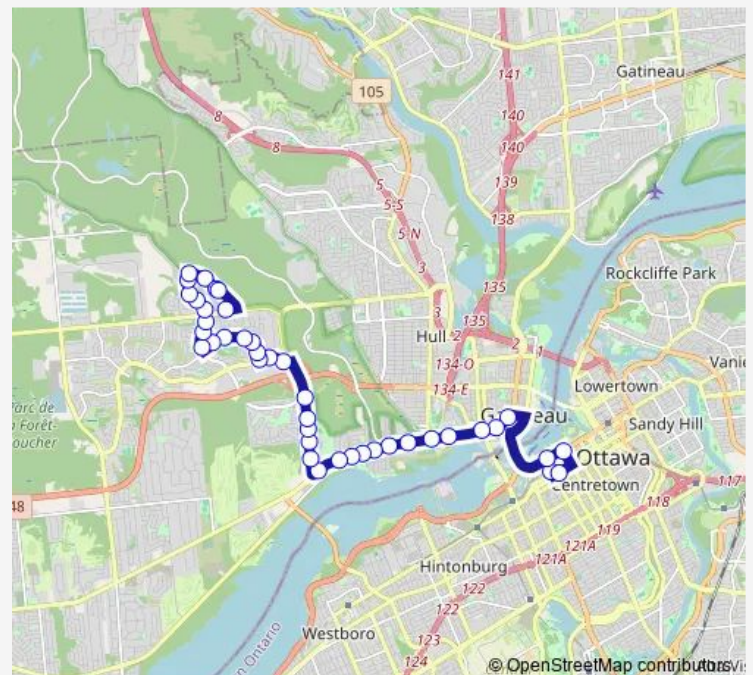

Saint-Raymond/Louise-Campagna

### Route schedule

Station Lyon — Pink/de la Montagne

Monday 15:35-17:35

Tuesday 15:35-17:35

Wednesday 15:35-17:35

Thursday 15:35-17:35

Friday 15:35-17:35

Saturday —

### Route info

Direction: Station Lyon

Stops: 41

Trip Duration: 0 hour 53 min

■ 26 — LE Plateau

du Plateau/Saint-Raymond

du Plateau/des Cèdres

de l'Atmosphère/du Plateau

## Route info

Direction: Pink/de la Sapinière

Stops: 41

Trip Duration: 0 hour 50 min

Saint-Raymond/des Jonquilles

Saint-Raymond/Marcel-Chaput

Alexandre-Taché/Saint-Raymond

Alexandre-Taché/Saint-Dominique