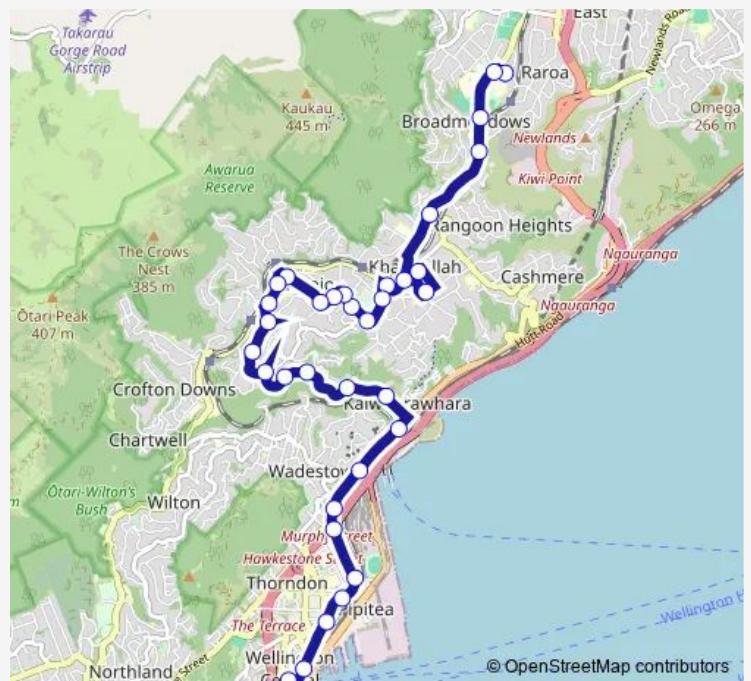

Colway Street (near 62)

Ngaio School - Colway Street

Ottawa Road (near 54)

Ngaio Town Hall - Ottawa Road (opposite)

Kenya Street at Crofton Road

Kenya Street (near 37)

Ngaio Gorge Road (near 17)

**Route schedule**

Raroa Intermediate - Haumia Street — Lambton Central (Brandon Street) - Stop C

Monday 06:30-18:10

Tuesday 06:30-18:10

Wednesday 06:30-18:10

Thursday 06:30-18:10

Friday 06:30-18:10

Saturday —

Sunday —

**Route info**

Direction: Raroa Intermediate - Haumia Street

Stops: 34

Trip Duration: 0 hour 30 min

26 — Khandallah - Ngaio - Brandon Street

Ngaio Gorge Road (near 67)

Ngaio Gorge Road (near 105)

Kaiwharawhara Road (near 68)

Kaiwharawhara Road (near 36)

Hutt Road opposite School Road

Hutt Road at Aotea Quay (to City)

Thorndon Quay opposite Tinakori Road

Thorndon Quay at Motorway (near 248 - Southbound)

Thorndon Quay at Davis Street (opposite 125)