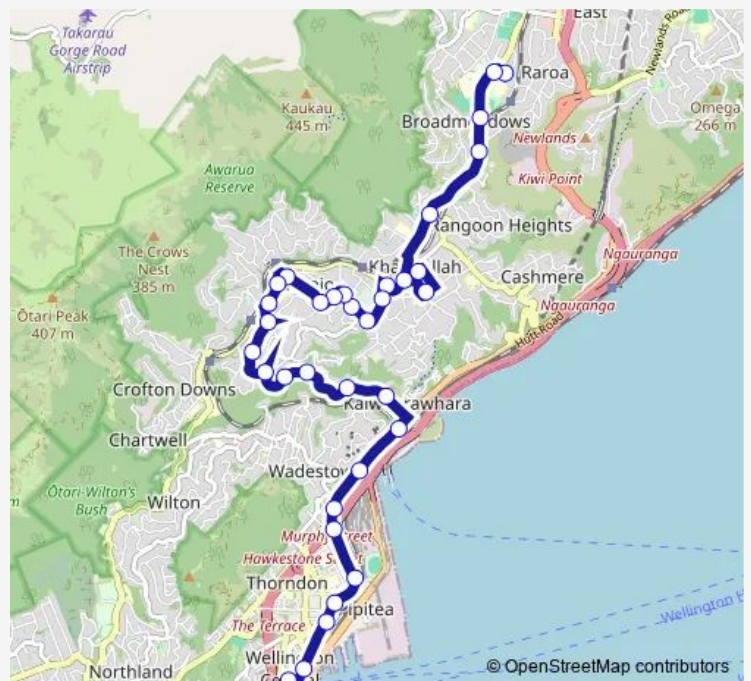

Colway Street (near 62)

Ngaio School - Colway Street

Ottawa Road (near 54)

Ngaio Town Hall - Ottawa Road (opposite)

Kenya Street at Crofton Road

Kenya Street (near 37)

Ngaio Gorge Road (near 17)

Route schedule

Route info

Direction: Raroa Intermediate - Haumia Street

Stops: 34

Trip Duration: 0 hour 30 min

26 — Khandallah - Ngaio - Brandon Street

Ngaio Gorge Road (near 67)

Ngaio Gorge Road (near 105)

Kaiwharawhara Road (near 68)

Kaiwharawhara Road (near 36)

Hutt Road opposite School Road

Hutt Road at Aotea Quay (to City)

Thorndon Quay opposite Tinakori Road

Thorndon Quay at Motorway (near 248 - Southbound)

Thorndon Quay at Davis Street (opposite 125)

Monday 07:00-18:40

Tuesday 07:00-18:40

Wednesday 07:00-18:40

Thursday 07:00-18:40

Friday 07:00-18:40

Saturday —

Sunday —

Route info