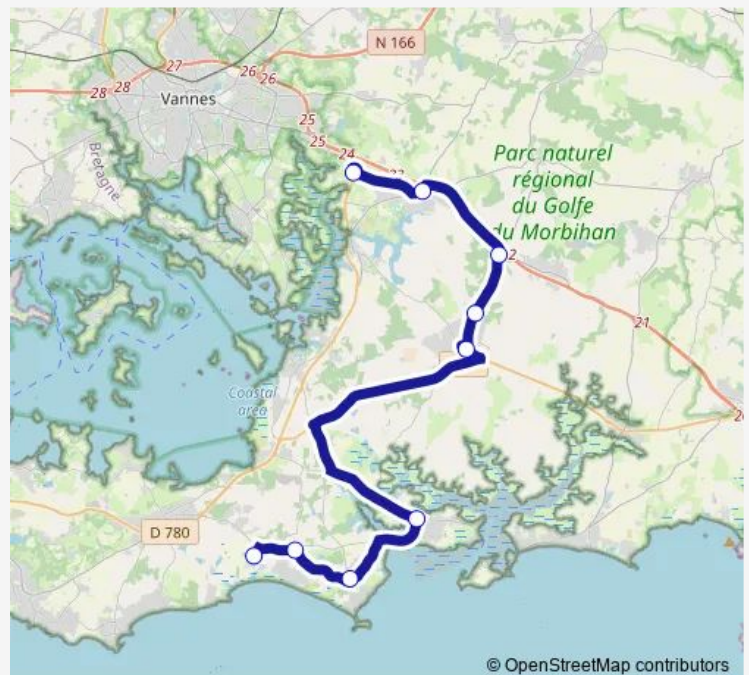

### Route schedule

Since — Château de Suscinio

Monday 09:30-17:00

Tuesday 09:30-17:00

Wednesday 09:30-17:00

Thursday 09:30-17:00

Friday 09:30-17:00

Saturday 09:55-17:00

### Route info

Direction: Since

Stops: 9

Trip Duration: 0 hour 43 min

© OpenStreetMap contributors

26 — Theix - Sarzeau

BusMaps

**Direction**