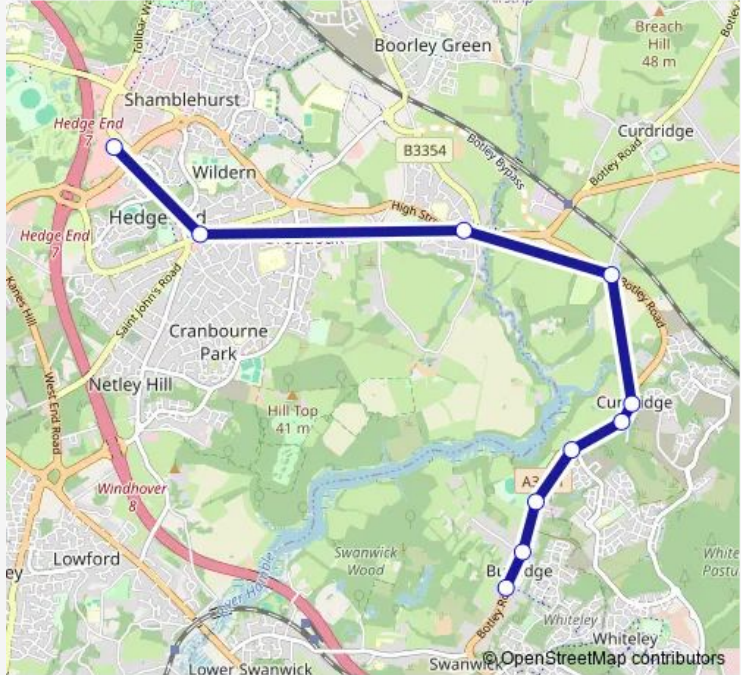

Bus 26 Burridge - Hedge End Taxishare

[Go to website](#)

Direction
 Hedge End Superstores — Caigers Green
 10 stops
[Open route schedule](#)

- Hedge End Superstores
- The Barleycorn
- The Square
- Fairthorne Manor
- Horse & Jockey
- Ridge Lane
- Bluebell Way
- Sports & Social Club
- Burridge Road
- Caigers Green

Route schedule
 Hedge End Superstores — Caigers Green

Monday	—
Tuesday	12:00-14:00
Wednesday	—
Thursday	12:00-14:00
Friday	—
Saturday	—
Sunday	—

Route info
 Direction: Hedge End Superstores
 Stops: 10
 Trip Duration: 0 hour 30 min

■ 26 — Burridge - Hedge End Taxishare **BusMaps**

Direction

Caigers Green — Hedge End Superstores

11 stops

[Open route schedule](#)

Caigers Green

Burrige Road

Sports & Social Club

Route schedule

Caigers Green — Hedge End Superstores

Monday	—
Tuesday	10:00
Wednesday	—
Thursday	10:00
Friday	—
Saturday	—
Sunday	—

Route info

Direction: Caigers Green

Stops: 11

Trip Duration: 0 hour 30 min