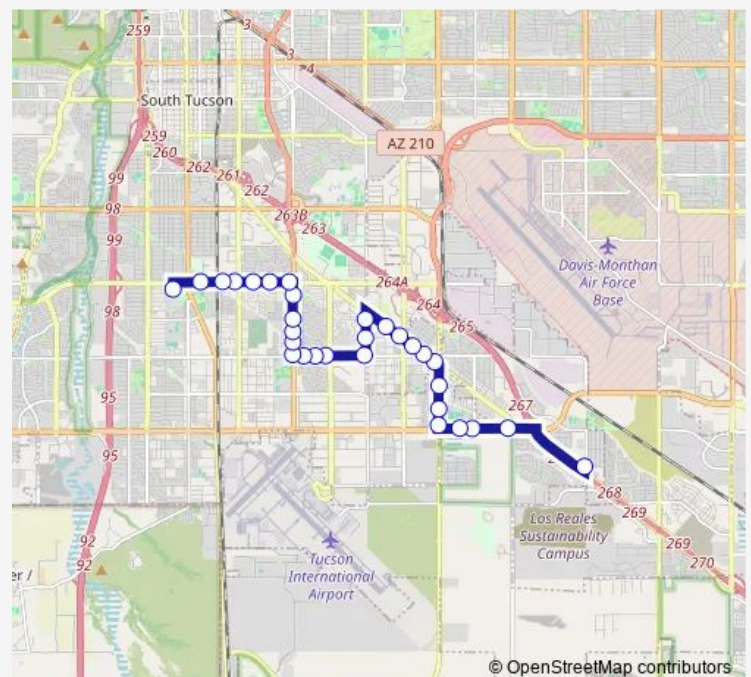

Campbell Av/Drexel (Ne)

Campbell Av/Holladay (Ne)

Campbell Av/Oregon (Se)

Route schedule

Craycroft/I-10 Ttt — Laos Transit Center

Monday 05:27-22:27

Tuesday 05:27-22:27

Wednesday 05:27-22:27

Thursday 05:27-22:27

Friday 05:27-22:27

Saturday 06:03-21:03

Sunday 07:03-19:03

Route info

Direction: Craycroft/I-10 Ttt

Stops: 30

Trip Duration: 0 hour 26 min

26 — Benson Highway

Campbell Av/Bantam (Ne)

Campbell Av/Irvington (Se)

Irvington/Campbell (Nw)

Irvington/C Ole (Nw)

Irvington/Mountain (Nw)

Irvington/Park Av (Nw)

Irvington/1st Av (Ne)

Irvington/3rd Av (Nw)

Laos Transit Center

Direction

Laos Transit Center — Craycroft/I-10 Ttt

43 stops

[Open route schedule](#)

Laos Transit Center

Irvington/6th Av (Se)