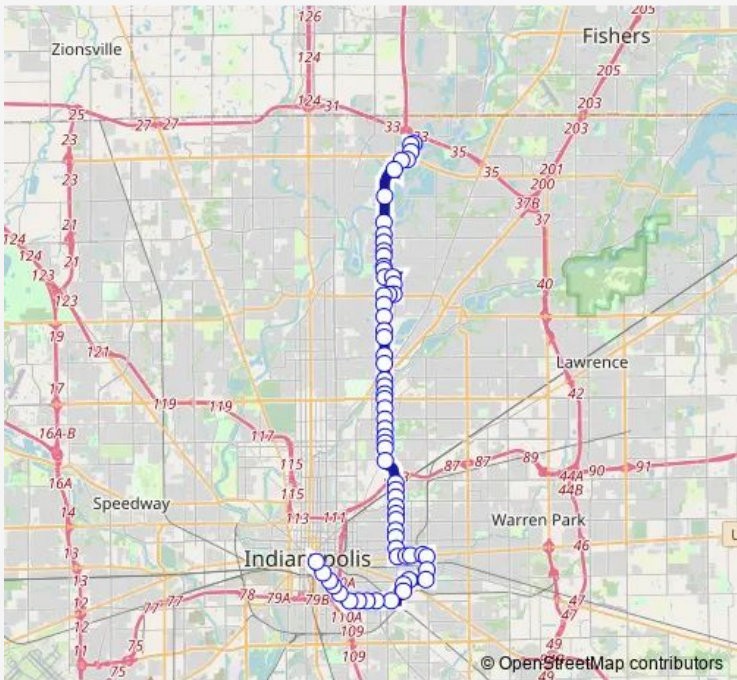

[Go to website](#)

Direction
 CTC-H — Commerce Crossing & River Crossing Blvd
 64 stops
[Open route schedule](#)

- CTC-H
- Virginia Ave & New Jersey
- Fletcher Place Station Sb
- Virginia Ave & Mccarty Ct
- Virginia Ave & Leonard St
- Prospect St & Olive St
- Prospect St & Laurel St
- Prospect St & State Ave
- Prospect St & Harlan St
- Prospect St & Keystone Ave
- Prospect St & Pleasant Run Pkwy N Dr
- Community Justice Center
- CJC Assessment Center
- English Ave & Lasalle St
- Sherman Dr & English Ave
- Sherman Dr & Pleasant Run Pkwy N Dr
- Sherman Dr & Washington St
- Washington St & Ewing St
- Washington St & Lasalle St
- Washington St & Gray St
- Washington St & Rural St

Route schedule
 CTC-H — Commerce Crossing & River Crossing Blvd

Monday	05:30-22:30
Tuesday	05:30-22:30
Wednesday	05:30-22:30
Thursday	05:30-22:30
Friday	05:30-22:30
Saturday	05:45-21:20
Sunday	06:45-20:10

Route info
 Direction: CTC-H
 Stops: 64
 Trip Duration: 0 hour 57 min

26 — Keystone **BusMaps**

Rural St & New York St

Rural St & Michigan St

Rural St & Saint Clair Ct

Rural St & 10th St

Rural St & 12th St

Rural St & Brookside Pkwy S Dr

Thursday 05:01-22:34

Friday 05:01-22:34

Saturday 05:52-21:24

Sunday 06:58-20:19

Route info

Direction: Commerce Crossing & River Crossing Blvd

Stops: 62

Trip Duration: 0 hour 59 min