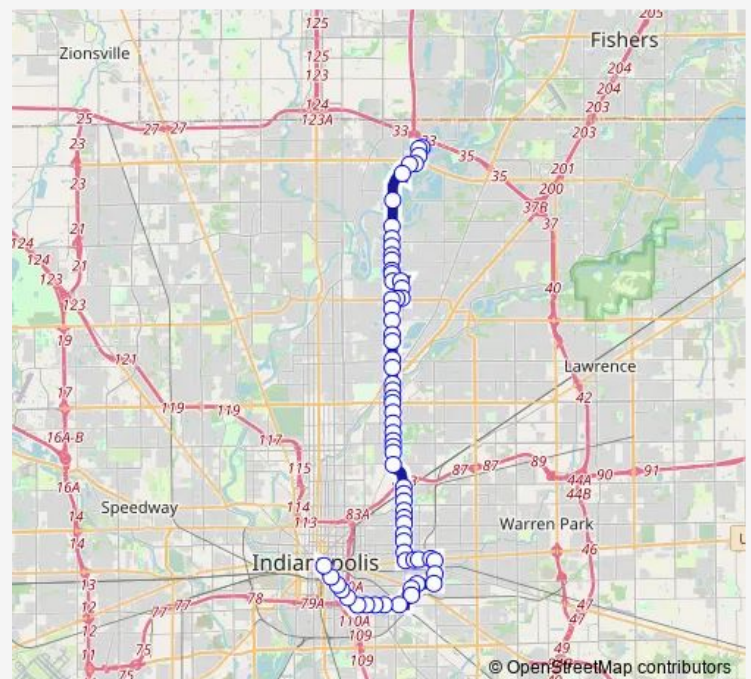

Kessler Blvd E Dr & Private Dr

Keystone Ave & Kessler Blvd E Dr

Keystone Ave & 58th St

Route schedule

Commerce Crossing & River Crossing Blvd — CTC-J

Monday 04:59-22:32

Tuesday 04:59-22:32

Wednesday 04:59-22:32

Thursday 04:59-22:32

Friday 04:59-22:32

Saturday 05:53-21:24

Sunday 06:57-20:21

Route info

Direction: Commerce Crossing & River Crossing Blvd

Stops: 66

Trip Duration: 0 hour 53 min

26 — Keystone

Keystone Ave & 56th St

Keystone Ave & 53rd St

Keystone Ave & 52nd St

Keystone Ave & 46th St

Keystone Ave & Duke St

Keystone Ave - 4100n

Keystone Ave & Millersville Rd

Keystone Ave & 39th St

Keystone Ave & 38th St

Keystone Ave & 36th St

Keystone Ave & 34th St

Keystone Ave & 32nd St

Keystone Ave & 30th St

Keystone Ave & 29th St

Keystone Ave & 28th St