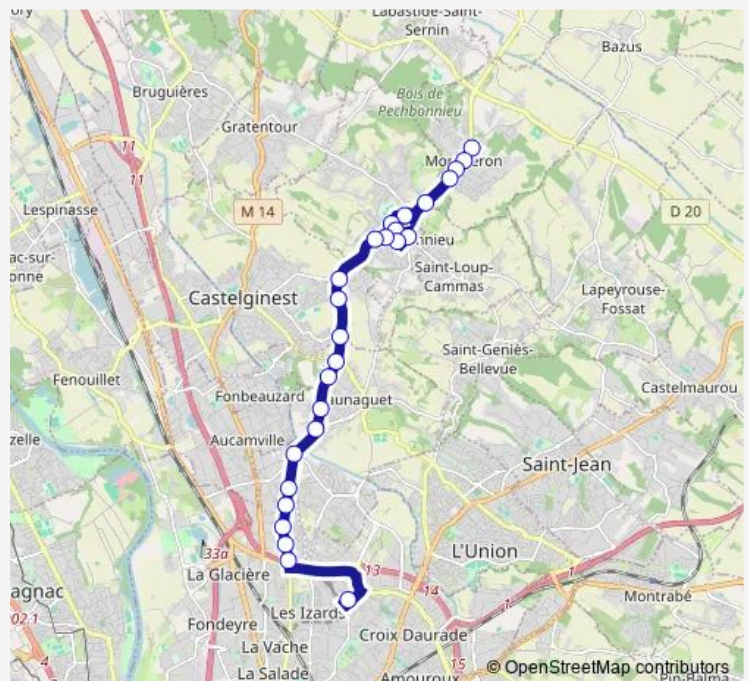

Thursday 06:05-20:30

Friday 06:05-20:30

Saturday 06:25-20:25

Sunday —

Route info

Direction: Montberon

Stops: 26

Trip Duration: 0 hour 33 min

26 — Borderouge / Montberon

Turlu

Croix Bénite

Sarah Bernhardt

Rispet

Borderouge

Direction

Borderouge — Montberon

26 stops

[Open route schedule](#)

Borderouge

Rispet

Sarah Bernhardt

Croix Bénite

Turlu

Ch. des Izards

Thursday 05:50-20:50

Friday 05:50-20:50

Saturday 06:30-20:30

Sunday —

Route info

Direction: Borderouge

Stops: 26

Trip Duration: 0 hour 27 min