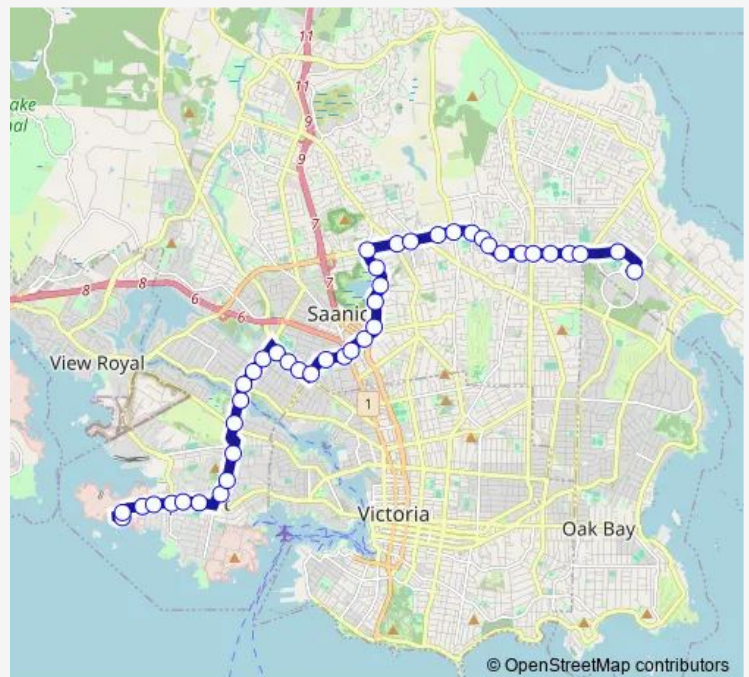

Bus 26 Uvic / Dockyard

[Go to website](#)

Direction
 HMC Dockyard Terminal — Uvic Exch Bay O
 43 stops
[Open route schedule](#)

- HMC Dockyard Terminal
- Esquimalt Rd at Lyall St
- Esquimalt Rd at Grafton St
- Esquimalt Rd at Sturdee St
- Esquimalt Rd at Admirals Rd
- Esquimalt Rd at Fraser St
- Esquimalt Rd at Fernhill Rd
- Lampson St at Fernhill Rd
- Lampson St at Old Esquimalt Rd
- Lampson St at Ellery St
- Tillicum Rd at Craigflower Rd
- Tillicum Rd at Tillicum Bridge
- Tillicum Rd at Gorge Rd W
- Tillicum Rd at Obed Ave
- Tillicum Rd at Maddock Ave W
- Burnside Rd W at Albina St
- Burnside Rd W at Millgrove St
- Burnside Rd W at Wascana St
- Harriet Rd at Burnside Rd E
- Boleskine Rd at Whittier Ave
- Boleskine Rd at Douglas St

Route info

Direction: HMC Dockyard Terminal
 Stops: 43
 Trip Duration: 0 hour 38 min

26 — Uvic / Dockyard

Saanich Rd at Oak St - Uptown

Saanich Rd at Vernon Ave

Saanich Rd at Darwin Ave

Saanich Rd at Pendene Pl

Mckenzie Ave at Vikes Way

Uvic Exch Bay O

Direction

Uvic Exch Bay R — HMC Dockyard Terminal

44 stops

[Open route schedule](#)

Uvic Exch Bay R

Mckenzie Ave at Vikes Way

Saturday —

Sunday —

Route info

Direction: Carey Rd at Ravine Way - Uptown

Stops: 23

Trip Duration: 0 hour 27 min

26 Bus time schedules and route maps are available in an offline PDF at busmaps.com. Use the busmaps.com website to see live bus times, train schedule or subway schedule, and step-by-step directions for all public transit in Victoria