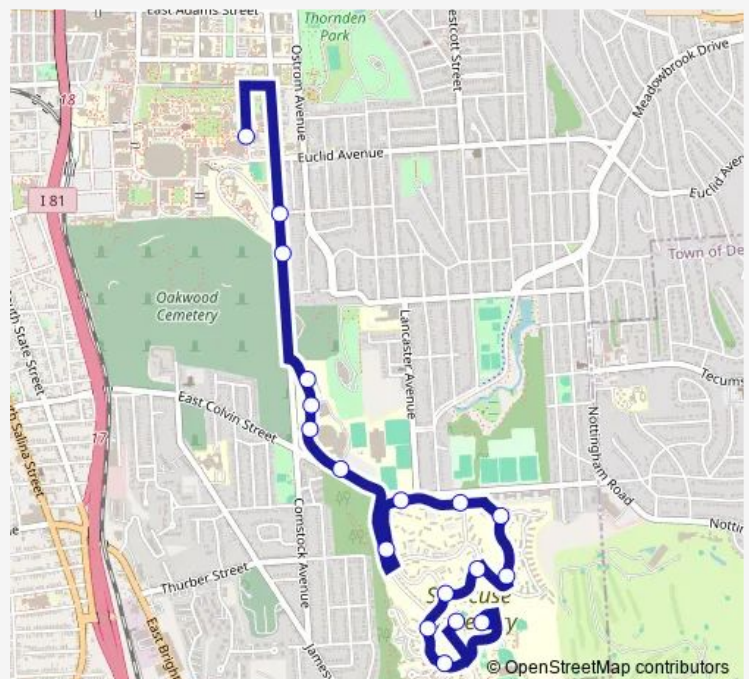

Skytop Offices

621 Skytop Rd

Skytop Rd & Tenny Ice Rink

Route schedule

College Place — Goldstein Student Center

Monday 06:53-20:10

Tuesday 06:53-19:50

Wednesday 06:53-19:50

Thursday 06:53-19:50

Friday 06:53-19:50

Saturday 07:30-19:50

Sunday 07:30-19:50

Route info

Direction: College Place

Stops: 24

Trip Duration: 0 hour 20 min

SU344 — South Campus

Skytop Rd & Lambreth Ln

Sky Hall

Goldstein Student Center

Direction

Goldstein Student Center — College Place

18 stops

[Open route schedule](#)