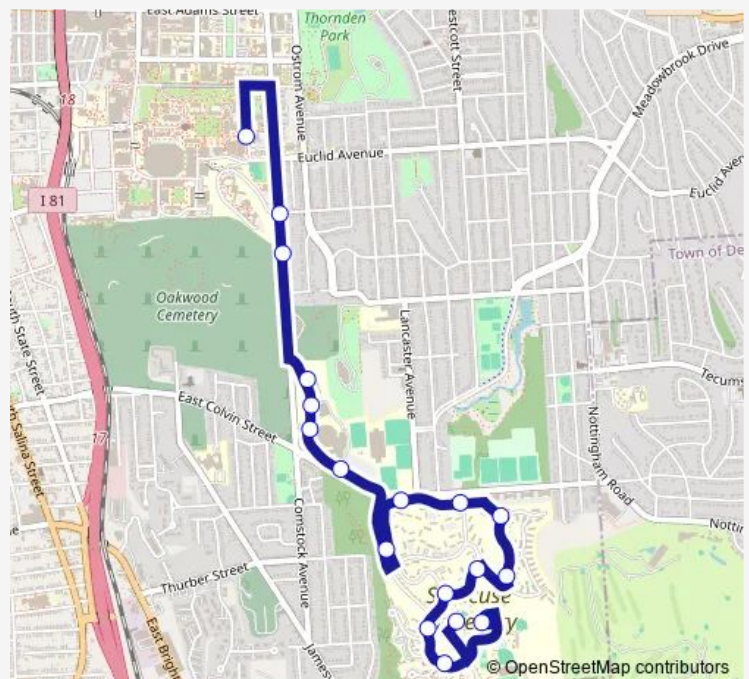

Skytop Offices

621 Skytop Rd

Skytop Rd & Tenny Ice Rink

Route schedule

College Place — Goldstein Student Center

Monday 06:53-19:50

Tuesday 06:53-19:50

Wednesday 06:53-19:50

Thursday 06:53-19:50

Friday 06:53-19:50

Saturday 07:30-19:50

Sunday 07:30-19:50

Route info

Direction: College Place

Stops: 24

Trip Duration: 0 hour 20 min

Su344 — South Campus

Skytop Rd & Lambreth Ln

Sky Hall

Goldstein Student Center

Direction

Goldstein Student Center — College Place

18 stops

[Open route schedule](#)