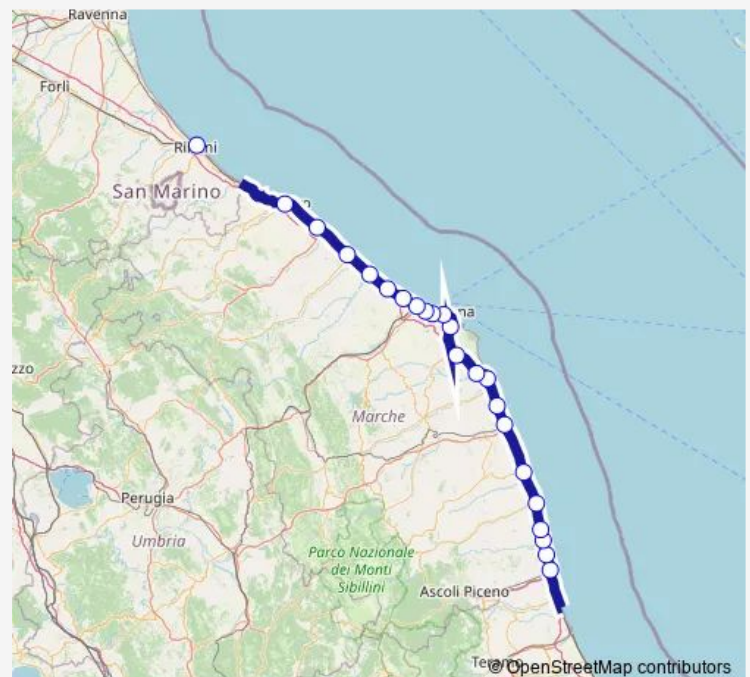

### Route schedule

Porto d'Ascoli — Rimini

Monday —

Tuesday —

Wednesday —

Thursday —

Friday —

Saturday 17:03

### Route info

Direction: Porto d'Ascoli

Stops: 23

Trip Duration: 2 hour 24 min

1754b — Da Pescara Centrale a Milano Centrale

Pesaro

Rimini

1754b Rail time schedules and route maps are available in an offline PDF at [busmaps.com](https://busmaps.com). Use the [busmaps.com](https://busmaps.com) website to see live bus times, train schedule or subway schedule, and step-by-step directions for all public transit in Ancona