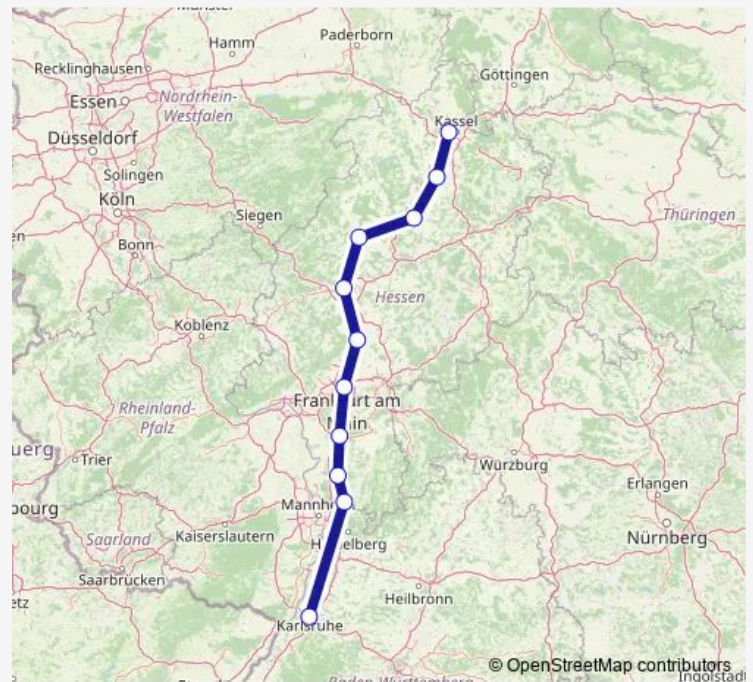

Frankfurt(Main)Hbf

Friedberg(Hess)

Gießen

Marburg(Lahn)

Treysa

Wabern(Bz Kassel)

Kassel-Wilhelmshöhe

Route schedule

Karlsruhe Hbf — Kassel-Wilhelmshöhe

Monday	—
Tuesday	—
Wednesday	—
Thursday	—
Friday	—
Saturday	09:14
Sunday	09:14

Route info

Direction: Karlsruhe Hbf

Stops: 11

Trip Duration: 3 hour 39 min

Direction

Heidelberg Hbf — Kassel-Wilhelmshöhe

11 stops

[Open route schedule](#)

Heidelberg Hbf

Weinheim(Bergstr)Hbf

Bensheim

Darmstadt Hbf

Frankfurt(Main)Hbf

Friedberg(Hess)

Tuesday 09:46

Wednesday 09:46

Thursday 09:46

Friday 09:46

Saturday —

Sunday —

Route info

Direction: Heidelberg Hbf