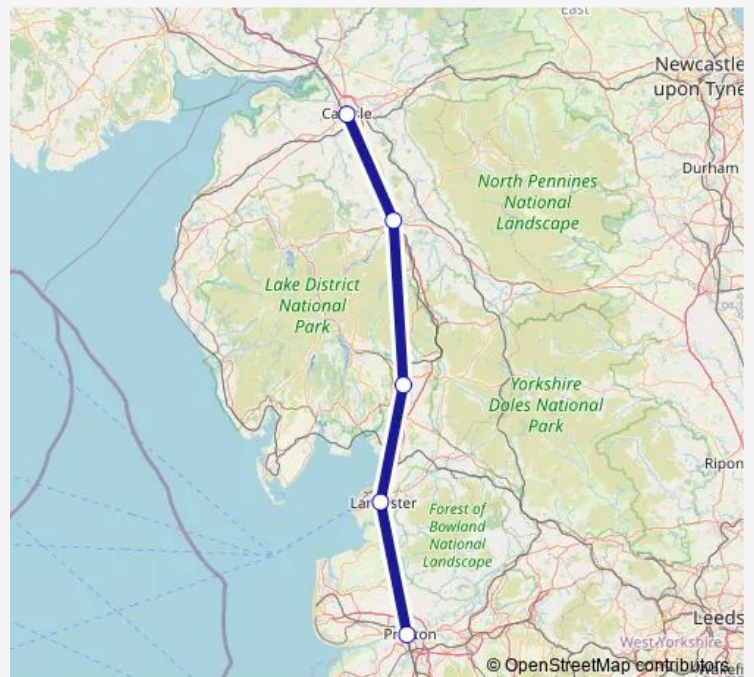

Rail Tp:Car->Pre TP train service from CAR to Pre

[Go to website](#)

Direction

Carlisle — Preston

5 stops

[Open route schedule](#)

Carlisle

Penrith North Lakes

Oxenholme Lake District

Lancaster

Preston

Route schedule

Carlisle — Preston

Monday	07:35-10:35
Tuesday	—
Wednesday	—
Thursday	—
Friday	—
Saturday	—
Sunday	19:36-21:40

Route info

Direction: Carlisle

Stops: 5

Trip Duration: 1 hour 54 min

■ Tp:Car->Pre — TP train service from CAR to Pre