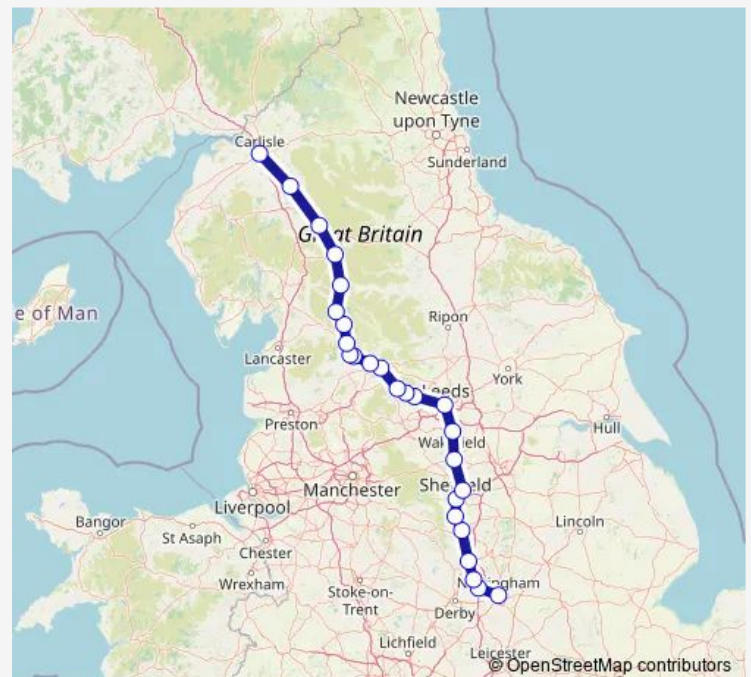

Rail Nt:Not->Car NT train service from NOT to Car

[Go to website](#)

Direction

Nottingham — Carlisle

26 stops

[Open route schedule](#)

Nottingham

Ilkeston

Settle

Horton-in-Ribblesdale

Ribblehead

Route schedule

Nottingham — Carlisle

Monday —

Tuesday —

Wednesday —

Thursday —

Friday —

Saturday —

Sunday

09:18

Route info

Direction: Nottingham

Stops: 26

Trip Duration: 4 hour 26 min

■ Nt:Not->Car — NT train service from NOT to Car

Garsdale

Kirkby Stephen

Appleby

Lazonby & Kirkoswald

Carlisle

Nt:Not->Car Rail time schedules and route maps are available in an offline PDF at busmaps.com. Use the busmaps.com website to see live bus times, train schedule or subway schedule, and step-by-step directions for all public transit in Nottingham