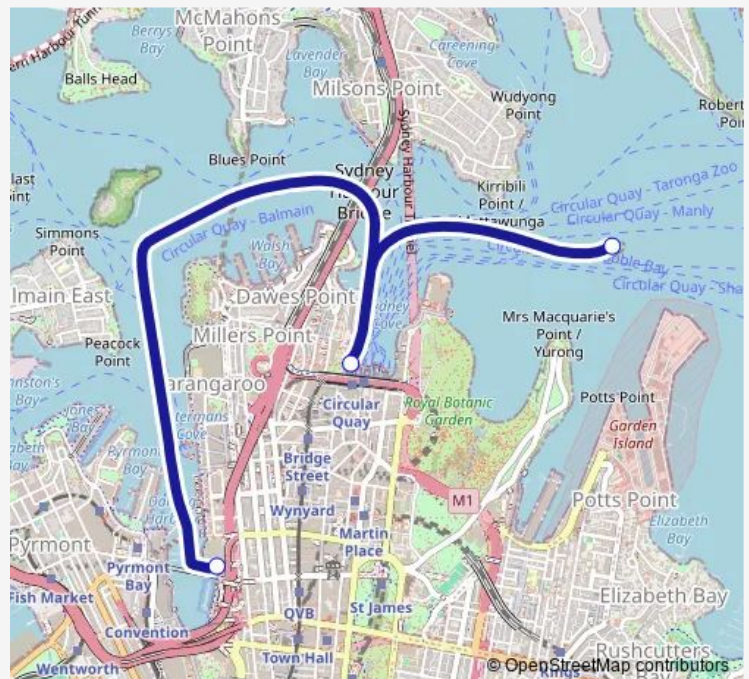

### Direction

Fort Denison Wharf — Darling Harbour, Pier 26

3 stops

[Open route schedule](#)

Fort Denison Wharf

Circular Quay, Wharf 6

Darling Harbour, Pier 26

### Route schedule

Fort Denison Wharf — Darling Harbour, Pier 26

Monday 10:15-16:05

Tuesday 10:15-16:05

Wednesday 10:15-16:05

Thursday 10:15-16:05

Friday 10:15-16:05

Saturday 10:20-16:00

### Route info

Direction: Fort Denison Wharf

Stops: 3

Trip Duration: 0 hour 35 min

Ccfd Fort Denison Ferry

**Direction**

Darling Harbour, Pier 26 — Fort Denison Wharf

3 stops

[Open route schedule](#)

Darling Harbour, Pier 26

Circular Quay, Wharf 6

Fort Denison Wharf