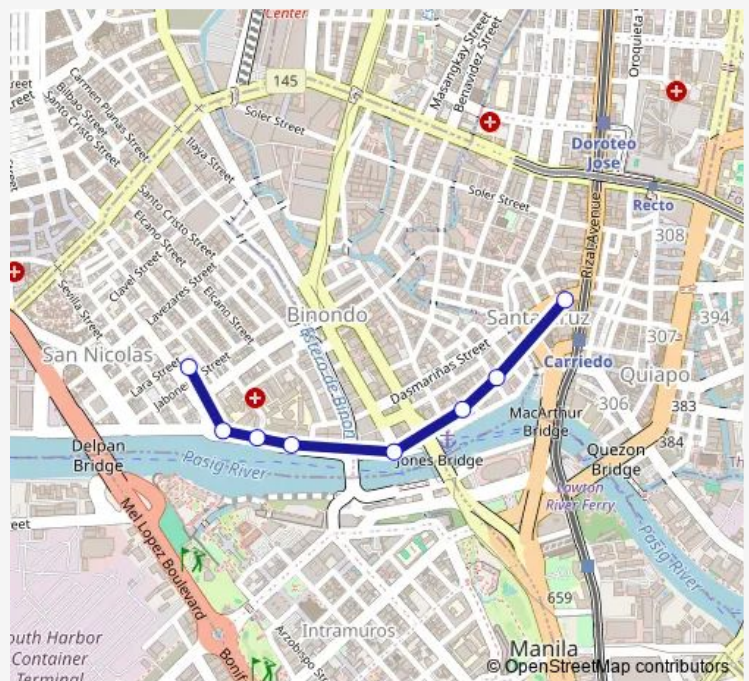

## Bus Divisoria - STA Cruz via Nicholas

[Go to website](#)

### Route schedule

Lara / Madrid Intersection, Manila — A F. Torres / Ronquillo Intersection, Manila

Monday 00:00

Tuesday 00:00

Wednesday 00:00

Thursday 00:00

Friday 00:00

Saturday 00:00

### Route info

Direction: Lara / Madrid Intersection, Manila

Stops: 8

Trip Duration: 0 hour 7 min

■ Divisoria - STA Cruz via Nicholas

**Direction**

A F. Torres / Ronquillo Intersection, Manila — Lara / Madrid Intersection, Manila

5 stops

[Open route schedule](#)

A F. Torres / Ronquillo Intersection, Manila

Dasmariñas, Manila

Dasmariñas, Manila

Dasmariñas / Juan Luna Intersection, Manila

Lara / Madrid Intersection, Manila

**Route schedule**