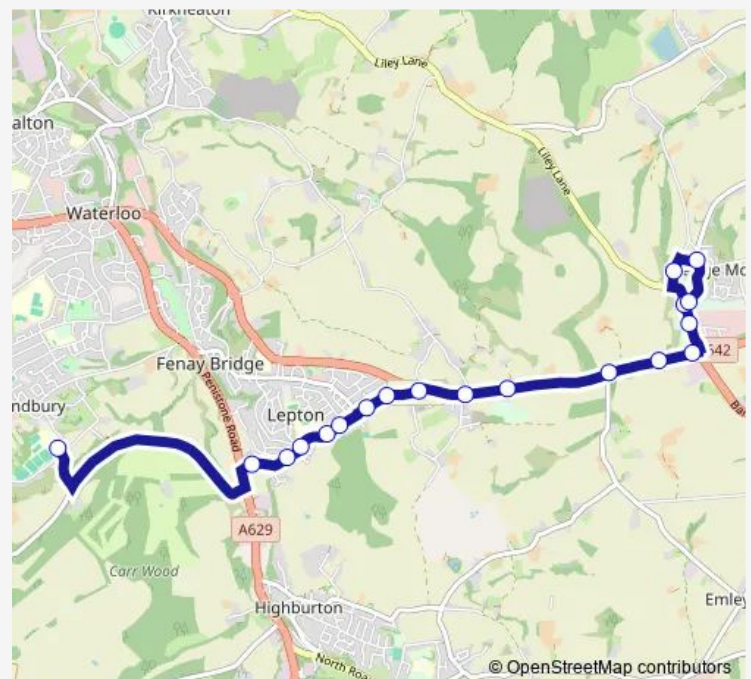

Saturday —

Sunday —

Route info

Direction: King James High School Grounds

Stops: 19

Trip Duration: 0 hour 20 min

■ K78

Direction