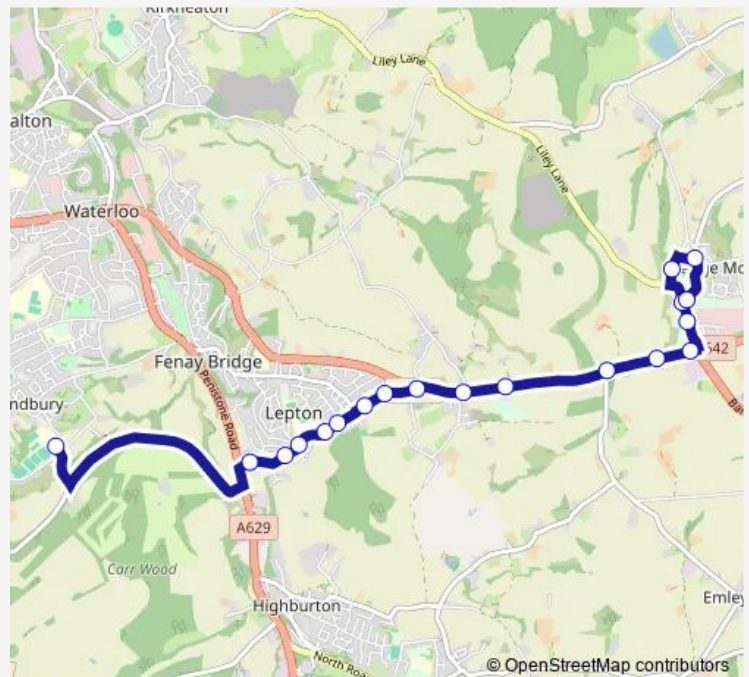

Saturday —

Sunday —

Route info

Direction: King James High School Grounds

Stops: 19

Trip Duration: 0 hour 20 min

■ K78

Direction