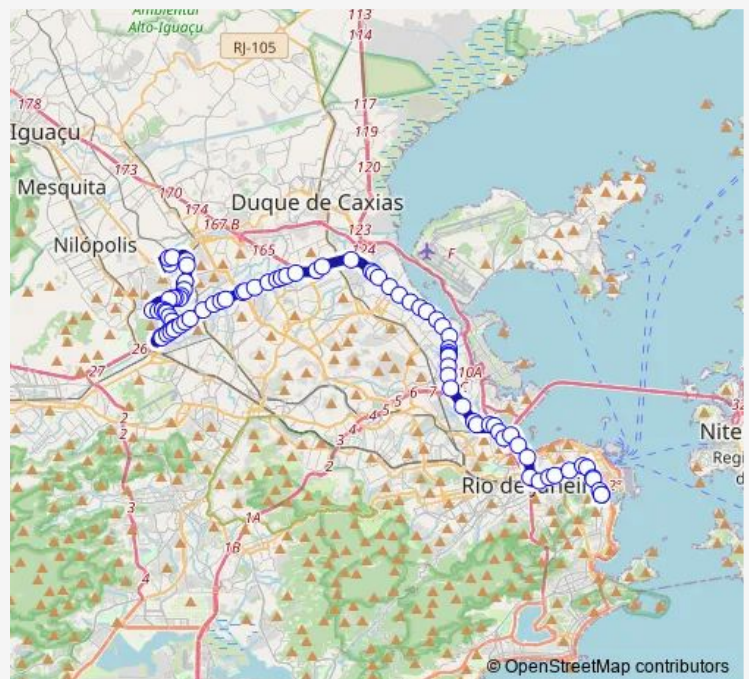

### Route schedule

Ponto Final: Village Pavuna — Ponto Final: Passeio :  
Linhas para Pavuna

Monday	00:00
Tuesday	00:00
Wednesday	00:00
Thursday	00:00
Friday	00:00
Saturday	—
Sunday	—

### Route info

Direction: Ponto Final: Village Pavuna

Stops: 85

Trip Duration: 1 hour 35 min

385 — Village Pavuna - Passeio

Jornalista Hermano Requião

Conjunto Habitacional Presidente Getúlio Vargas

Conjunto Habitacional Presidente Getúlio Vargas