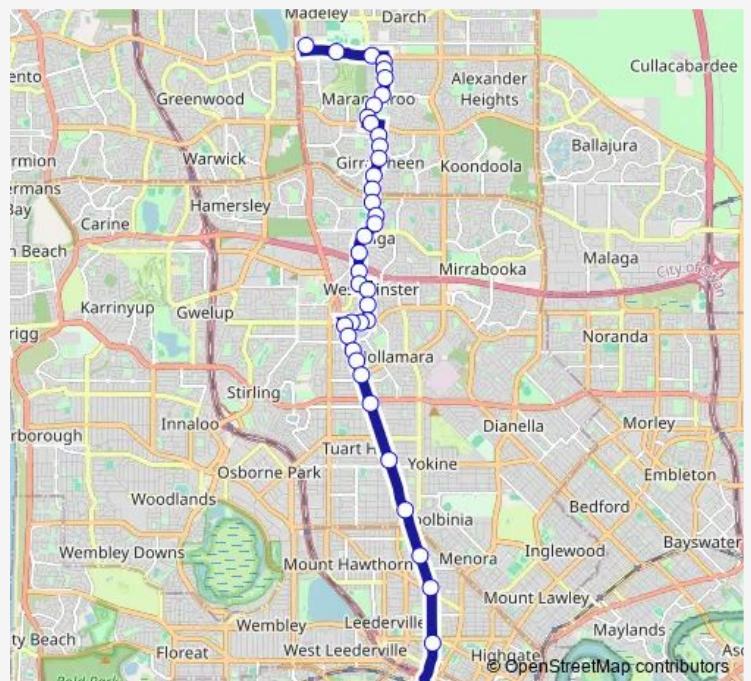

Princess Rd Before Fletching St

Princess Rd After Dallington Cr

Princess Rd After Storrington Cr

Route schedule

Access Rd - Kingsway City Shop Ctr — Perth Busport Zone B

Monday 06:46-07:36

Tuesday 06:46-07:36

Wednesday 06:46-07:36

Thursday 06:46-07:36

Friday 06:46-07:36

Saturday —

Sunday —

Route info

Direction: Access Rd - Kingsway City Shop Ctr

Stops: 39

Trip Duration: 0 hour 46 min

Princess Rd After Steyning Wy

Marloo Rd Before Bilinga Rd

Marloo Rd After Canara Rd

Marloo Rd Before Amelia St

Amelia St Before Kimbara St

Amelia St After Hillsborough Dr

Wanneroo Rd After Amelia St

Wanneroo Rd Before Ravenswood Dr

Wanneroo Rd After Ravenswood Dr

Wanneroo Rd After Sylvia St

Wanneroo Rd After Nollamara Av

Wanneroo Rd After Morley Dr

Wanneroo Rd After Lawley St

Wanneroo Rd - Dog Swamp Shopping Ctr