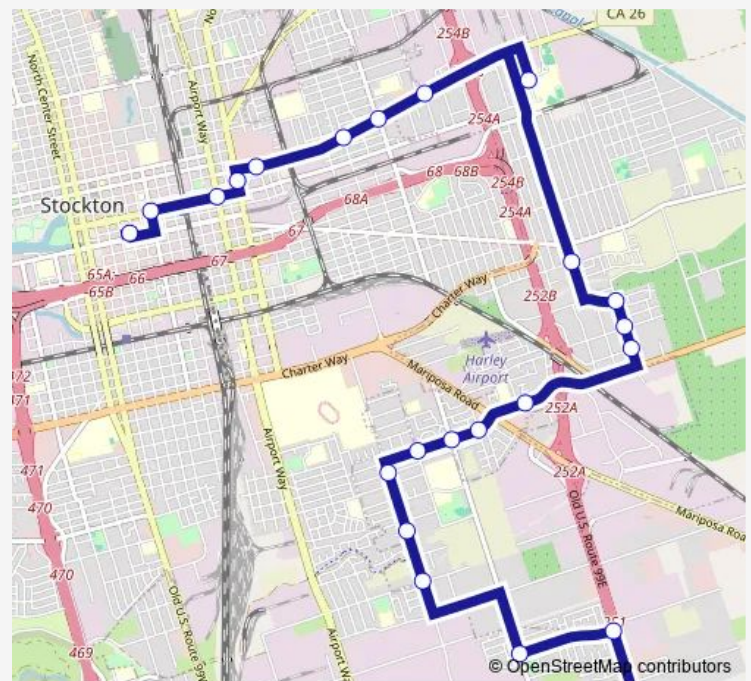

B & Gerald FS Sb

B & Ralph AVE NS Sb

Togninali LN & Pock FS Eb

Route schedule

Downtown Transit Center DEP D — HWY 99 Frontage @ Boeing WY FS Sb

Monday 08:25-15:35

Tuesday 08:25-15:35

Wednesday 08:25-15:35

Thursday 08:25-15:35

Friday 08:25-15:35

Saturday —

Sunday —

Route info

Direction: Downtown Transit Center DEP D

Stops: 23

Trip Duration: 0 hour 49 min

385 — DTC-Arch

99 Frontage & Togninali LN FS Sb

HWY 99 Frontage @ Boeing WY FS Sb

Direction

HWY 99 Frontage @ Boeing WY FS Sb — Downtown
Transit Center DEP D

30 stops

[Open route schedule](#)

HWY 99 Frontage @ Boeing WY FS Sb

Route info

Direction: HWY 99 Frontage @ Boeing WY FS Sb

Stops: 30

Trip Duration: 0 hour 43 min

Fremont ST & Laurel FS/Wb

Fremont ST & Eastland Plaza MB Wb

Wilson WY & Lindsay ST FS Sb

Miner AVE & Sierra Nevada FS Wb