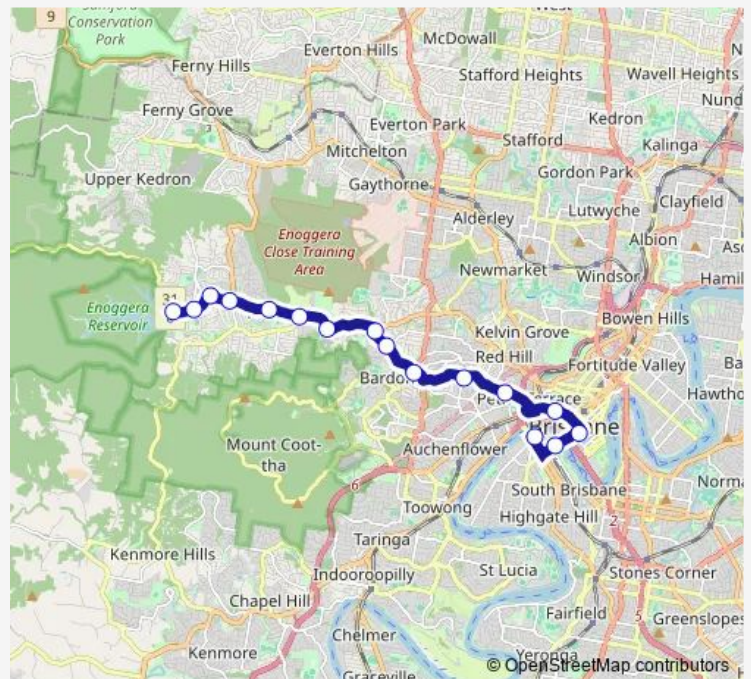

Coopers Camp Rd at Coopers Camp Road, stop 29

Macgregor Tce at Bardon, stop 15

Latrobe Tce at Paddington Central, stop 10

Given Tce at Paddington, stop 5

Roma Street busway, platform 2

Queen Street station, 2a

Friday 05:54-23:04

Saturday 05:55-22:55

Sunday 05:56-22:56

Route info

Direction: The Gap park 'n' ride

Stops: 16

Trip Duration: 0 hour 41 min

Direction

Cultural — The Gap park 'n' ride

16 stops

[Open route schedule](#)

Cultural

Cultural Centre station, platform 1

Queen Street station, 1g

Roma Street busway, platform 1

Given Tce at Paddington, stop 5

Monday	06:27-23:42
Tuesday	06:27-23:42
Wednesday	06:27-23:42
Thursday	06:27-23:42
Friday	06:27-00:37 ⁺¹
Saturday	06:32-00:17 ⁺¹
Sunday	06:33-23:18

Route info

Direction: Cultural

Stops: 16

Trip Duration: 0 hour 32 min