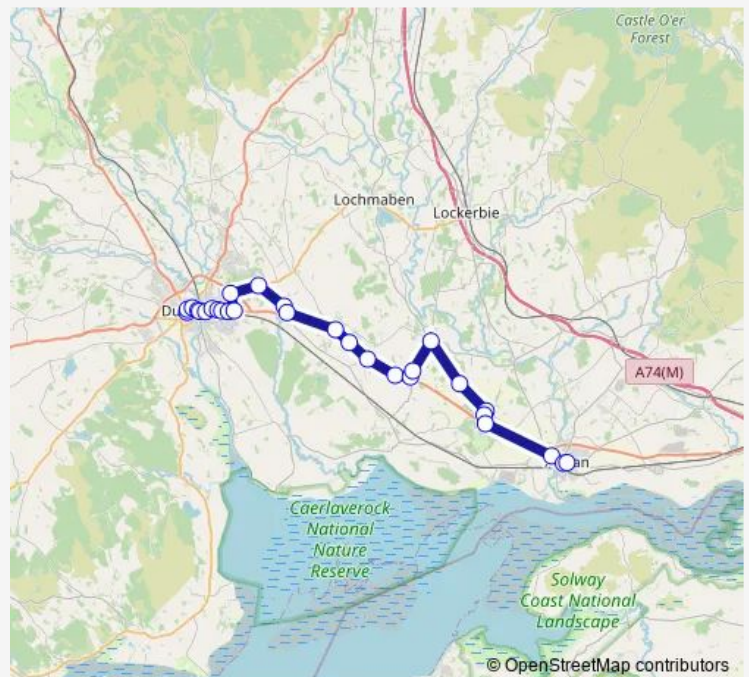

Thursday 15:45

Friday 15:45

Saturday —

Sunday —

Route info

Direction: Whitesands

Stops: 29

Trip Duration: 0 hour 55 min

Monday 07:38

Tuesday 07:38

Wednesday 07:38

Thursday 07:38

Friday 07:38

Saturday —

Sunday —

Route info

Direction: Standalane

Stops: 31

Trip Duration: 1 hour 2 min

Annan Road

Brooms Road

Leafield Road

DG One A

Loreburne Centre 2