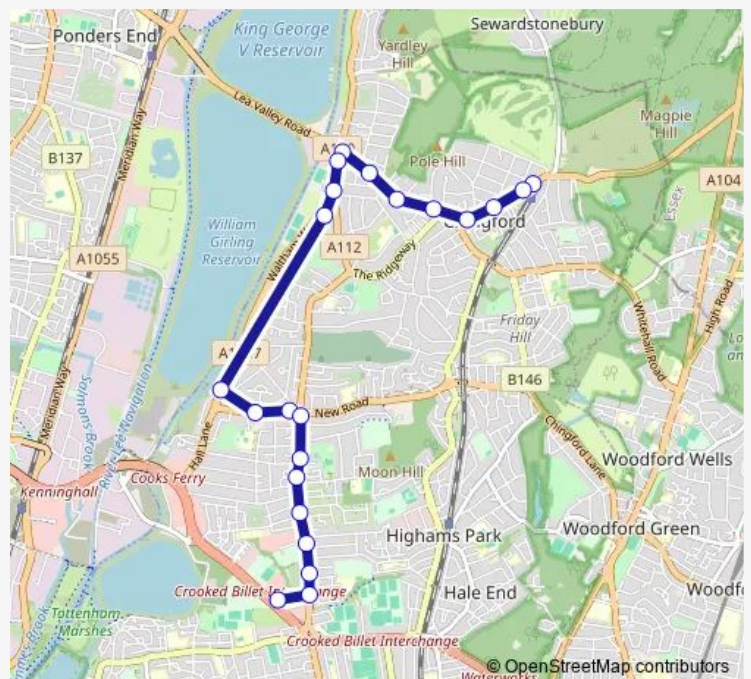

Tuesday 09:25-15:15

Wednesday 09:25-15:15

Thursday 09:25-15:15

Friday 09:25-15:15

Saturday 09:25-15:15

Sunday —

Route info

Direction: Chingford Station

Stops: 22

Trip Duration: 0 hour 28 min

385 — Chingford Station - Valley Side - Waltham Way - Chingford Mount - Crooked Billet, Sainsbury's

Direction

Salisbury Hall Sainsbury's — Chingford Station

19 stops

[Open route schedule](#)

Salisbury Hall Sainsbury's

Rowden Road

Higham Station Avenue

Leonard Road

Hampton Road (E4)

Hall Lane Chingford Mount

Chingford Mount

Chase Lane School