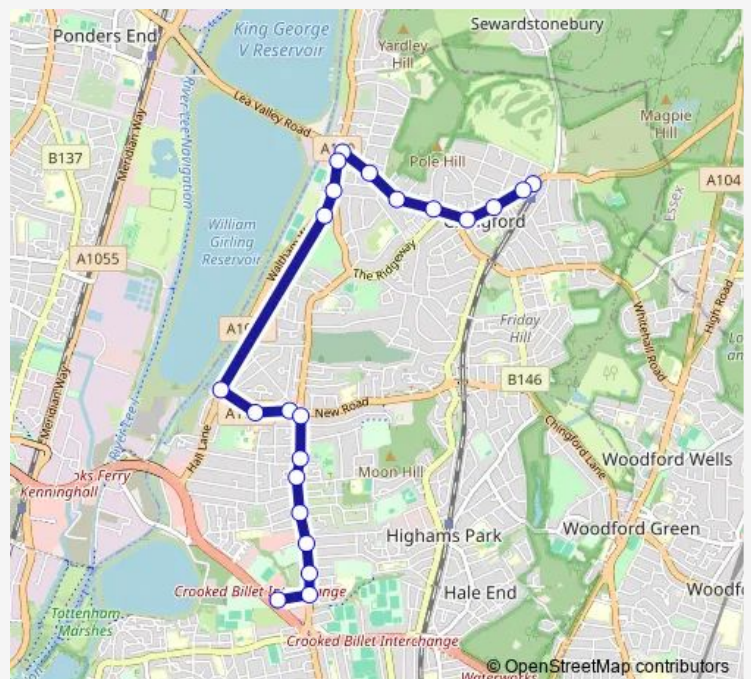

Ainslie Wood Road

Leonard Road

Higham Station Avenue

Rowden Park Gardens

Walthamstow Stadium

Route schedule

Chingford Station — Salisbury Hall Sainsbury's

Monday 09:25-15:15

Tuesday 09:25-15:15

Wednesday 09:25-15:15

Thursday 09:25-15:15

Friday 09:25-15:15

Saturday 09:25-15:15

Sunday —

Route info

Direction: Chingford Station

Stops: 22

Trip Duration: 0 hour 27 min

385 — Chingford Station - Valley Side - Waltham Way - Chingford Mount - Crooked Billet, Sainsbury's

Direction

Salisbury Hall Sainsbury's — Chingford Station

19 stops

[Open route schedule](#)

Salisbury Hall Sainsbury's

Rowden Road

Higham Station Avenue

Leonard Road

Hampton Road (E4)

Hall Lane Chingford Mount

Chingford Mount

Chase Lane School