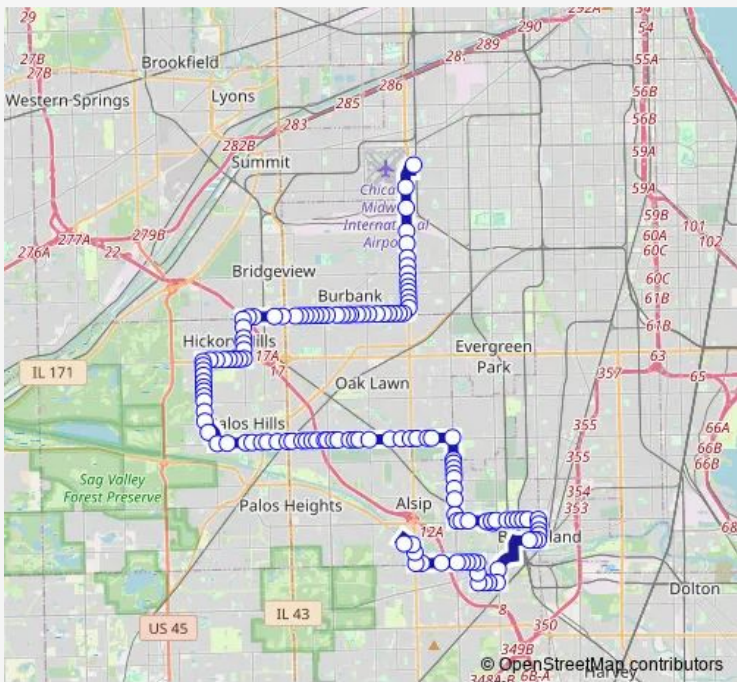

Direction
 Rivercrest Center (4971 W Cal Sag Rd) — Midway CTA Station
 134 stops
[Open route schedule](#)

- Rivercrest Center (4971 W Cal Sag Rd)
- Rivercrest Center (4841 W Cal Sag Rd)
- Cal Sag Rd/Rt 83 & Rivercrest Dr
- Cal Sag Rd/Rt 83 & Cicero Ave
- Cicero Ave & Rivercrest Dr
- 135th St & S Cicero Ave
- 135th St & Kilpatrick Ave/Town Center Dr
- 135th St & Kildare Ave
- 135th St & Komenski Ave
- 135th St & Springfield Ave
- 135th St & Hamlin Ave
- 135th St & Monticello Ave
- 135th St & Central Park Ave
- Central Park Ave & 137th St
- Central Park Ave & 139th St
- 139th St & Claire Blvd
- 139th St & Turner Ave
- 139th St & Kedzie Ave
- Kedzie Ave & Claire Blvd
- Francisco Ave & Vermont St
- Vermont St & Maple Ave

Route schedule
 Rivercrest Center (4971 W Cal Sag Rd) — Midway CTA Station

Monday	05:53-17:50
Tuesday	05:53-17:50
Wednesday	05:53-17:50
Thursday	05:53-17:50
Friday	05:53-17:50
Saturday	—
Sunday	—

Route info
 Direction: Rivercrest Center (4971 W Cal Sag Rd)
 Stops: 134
 Trip Duration: 1 hour 34 min

385 — 87th / 111th / 127th **BusMaps**

Vermont St & Greenwood Ave

Vermont St & Western Ave

Gregory St & York St

Gregory St & Union St

127th St & Gregory St

127th St & Artesian Ave

127th St & Maple Ave

127th St & Highland Ave

127th St & California Ave

127th St & Francisco Ave

127th St & Sacramento Watt Ave

Blue Island Park-n-Ride

127th St & Wireton Rd

Homan Ave & 127th St

Edison Ave & Wireton Rd