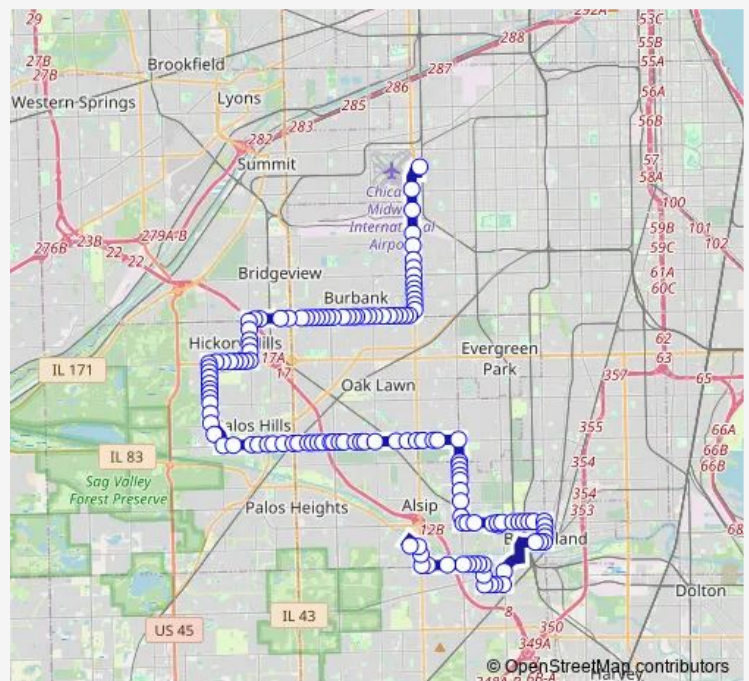

Francisco Ave & Vermont St

Vermont St & Maple Ave

Route schedule

Rivercrest Center (4971 W Cal Sag Rd) — Midway CTA Station

Monday 05:53-17:50

Tuesday 05:53-17:50

Wednesday 05:53-17:50

Thursday 05:53-17:50

Friday 05:53-17:50

Saturday —

Sunday —

Route info

Direction: Rivercrest Center (4971 W Cal Sag Rd)

Stops: 134

Trip Duration: 1 hour 43 min

385 — 87th / 111th / 127th

Vermont St & Greenwood Ave

Vermont St & Western Ave

Gregory St & York St

Gregory St & Union St

127th St & Gregory St

127th St & Artesian Ave

127th St & Maple Ave

127th St & Highland Ave

127th St & California Ave

127th St & Francisco Ave

127th St & Sacramento Watt Ave

Blue Island Park-n-Ride

127th St & Wireton Rd

Homan Ave & 127th St

Edison Ave & Wireton Rd

127th St & Homan Ave