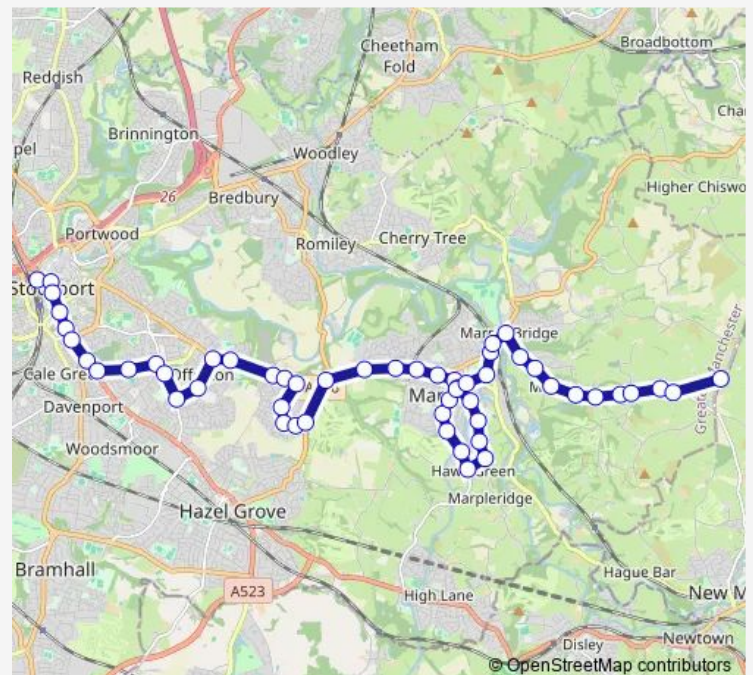

The Harvester

Peregrine Road

Dunlin Close

Route schedule

Stockport Interchange — Mellor Terminus

Monday 18:30-19:30

Tuesday 18:30-19:30

Wednesday 18:30-19:30

Thursday 18:30-19:30

Friday 18:30-19:30

Saturday 18:17

Sunday —

Route info

Direction: Stockport Interchange

Stops: 50

Trip Duration: 0 hour 49 min

■ 385 — Stockport - Mellor

Golf Club Entrance

Offerton Road

Hilltop Drive

Rose Hill Station

The Drive

Bowden Lane

Union Road