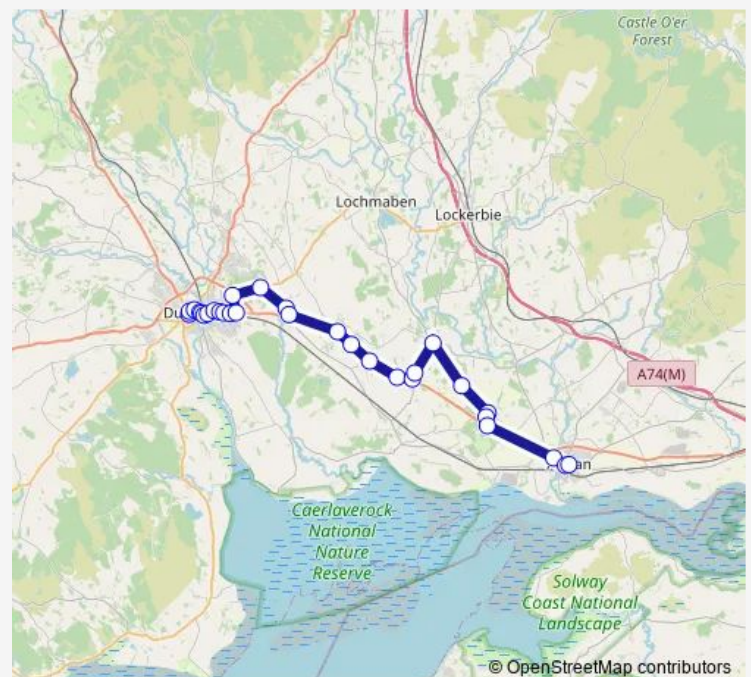

Whitcroft

Stenrieshill

Clayhouse

Route schedule

Whitesands — Stance 3

Monday	17:45
Tuesday	17:45
Wednesday	17:45
Thursday	17:45
Friday	17:45
Saturday	17:45
Sunday	—

Route info

Direction: Whitesands

Stops: 27

Trip Duration: 0 hour 30 min

■ 385

BusMaps

Kelhead

Hetland Hall

House

North Howes

War Memorial

Stance 3

Direction

Whitesands — Stance 3

30 stops

[Open route schedule](#)

Whitesands

Buccleuch Street

Route info

Direction: Whitesands

Stops: 30

Trip Duration: 0 hour 49 min

Kelhead

House

North Howes

War Memorial