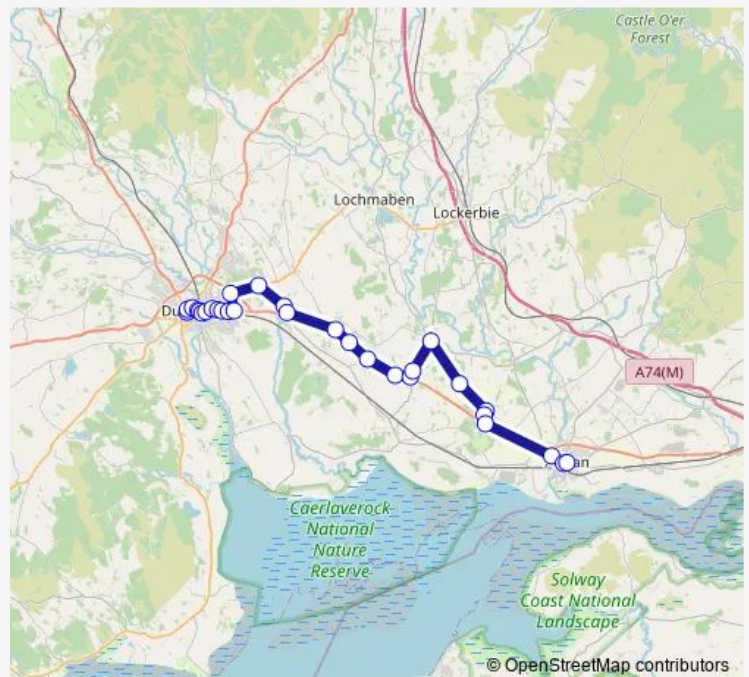

Route schedule

Whitesands — Stance 3

Monday	17:45
Tuesday	17:45
Wednesday	17:45
Thursday	17:45
Friday	17:45
Saturday	17:45
Sunday	—

Route info

Direction: Whitesands

Stops: 27

Trip Duration: 0 hour 30 min

■ 385

BusMaps

Kelhead

Hetland Hall

House

North Howes

War Memorial

Stance 3

Direction

Whitesands — Stance 3

30 stops

[Open route schedule](#)

Whitesands

Buccleuch Street

Loreburn Street

DG One C

Leaffield Road

Wednesday 06:45-17:00

Thursday 06:45-17:00

Friday 06:45-17:00

Saturday 06:45-17:00

Sunday —

Route info

Direction: Whitesands

Stops: 30