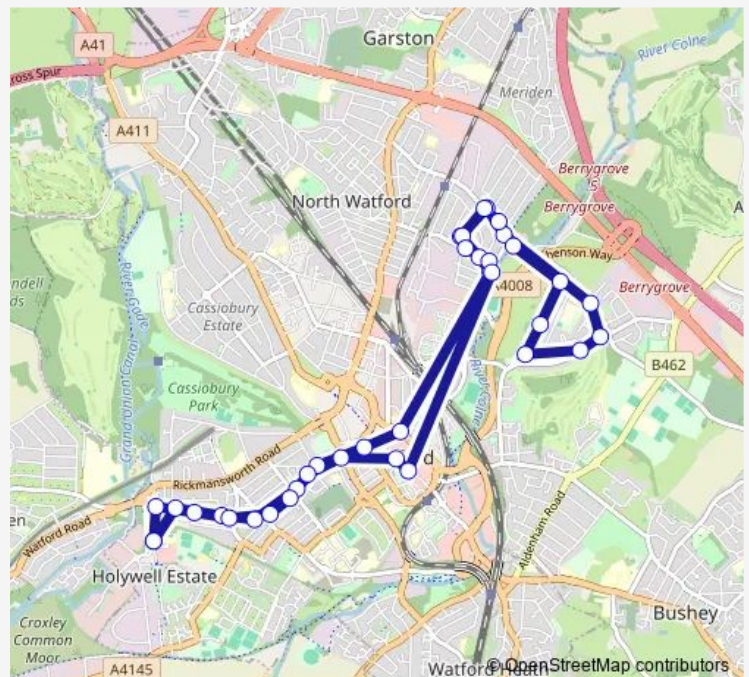

### Direction

Morrisons — Morrisons

36 stops

[Open route schedule](#)

Morrisons

Cassiobridge Road

Hagden Lane

Queens Avenue

### Route schedule

Morrisons — Morrisons

Monday 08:17-17:10

Tuesday 08:17-17:10

Wednesday 08:17-17:10

Thursday 08:17-17:10

Friday 08:17-17:10

Saturday —

### Route info

Direction: Morrisons

Stops: 36

Trip Duration: 0 hour 54 min

385 — Watford, Morrisons - North Bushey (Circular)

Tudor Arms PH  
Hibbert Avenue  
Knutsford Avenue  
Eastfield Avenue  
Balmoral Road  
King Street  
High Street  
Cassio Road  
Durban Road  
Harwoods Road  
Queens Avenue  
Hagden Lane  
Sydney Road  
Cassiobridge Road  
Morrisons