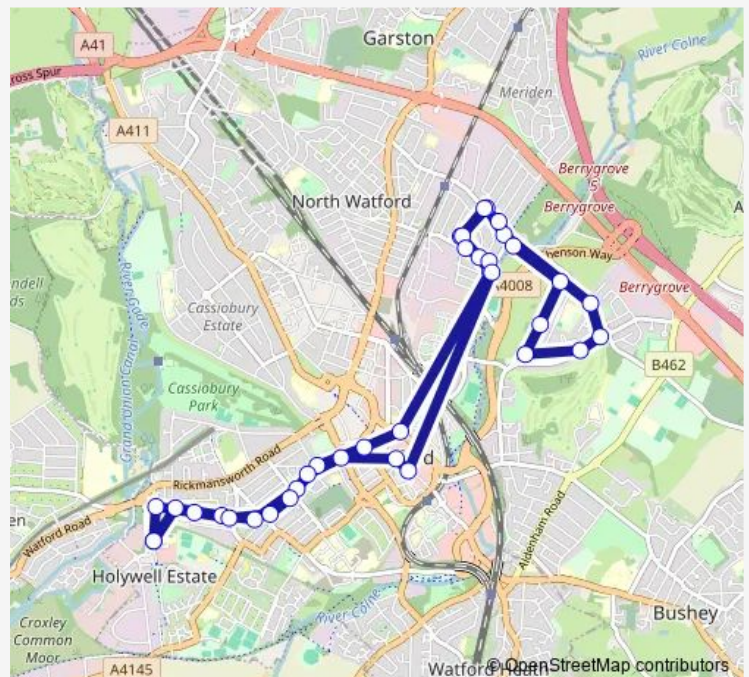

Hagden Lane

Queens Avenue

Harwoods Road

Durban Road

Exchange Road

Beechen Grove

Balmoral Road

Eastfield Avenue

Bushey Hall Farm

Radlett Road

Hillrise Avenue

Route schedule

Morrisons — Morrisons

Monday 08:17-17:10

Tuesday 08:17-17:10

Wednesday 08:17-17:10

Thursday 08:17-17:10

Friday 08:17-17:10

Saturday —

Sunday —

Route info

Direction: Morrisons

Stops: 36

Trip Duration: 0 hour 54 min

385 — Watford, Morrisons - North Bushey (Circular)

Tudor Arms PH
Hibbert Avenue
Knutsford Avenue
Eastfield Avenue
Balmoral Road
King Street
High Street
Cassio Road
Durban Road
Harwoods Road
Queens Avenue
Hagden Lane
Sydney Road
Cassiobridge Road
Morrisons