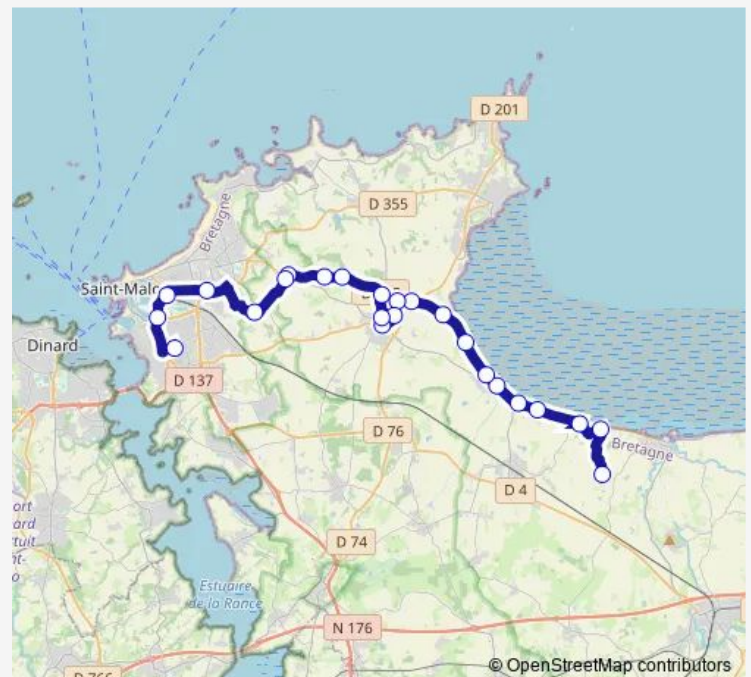

Bus S500 Cancale - Saint-Malo

[Go to website](#)

Direction

La Ville ès Fleurs — Saint-Exupéry

24 stops

[Open route schedule](#)

La Ville ès Fleurs

Eglise

La Quesmière

Le Bout de la Ville

Vildé la Marine

Saint-Benoît Centre

La Grève

Les Nielles

Le Buot

Les Portes Rouges

Les Petits Douets

La Buzardiere

Mouettes

Route schedule

La Ville ès Fleurs — Saint-Exupéry

Monday	06:55
Tuesday	06:55
Wednesday	06:55
Thursday	06:55
Friday	06:55
Saturday	—
Sunday	—

Route info

Direction: La Ville ès Fleurs

Stops: 24

Trip Duration: 0 hour 48 min

S500 — Cancale - Saint-Malo

Gares - Quai C

Maupertuis-Hôpital

Saint-Exupéry

S500 Bus time schedules and route maps are available in an offline PDF at busmaps.com. Use the busmaps.com website to see live bus times, train schedule or subway schedule, and step-by-step directions for all public transit in Saint-Malo