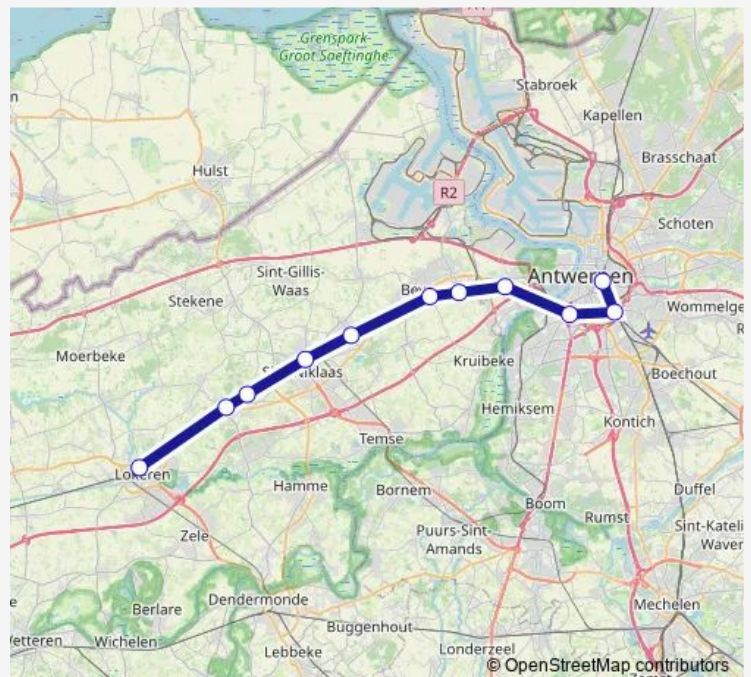

Rail S53 Anvers-Central - Lokeren

[Go to website](#)

Direction

Anvers-Central — Lokeren

11 stops

[Open route schedule](#)

Anvers-Central

Anvers-Berchem

Anvers-Sud

Zwijndrecht

Melsele

Beveren

Nieuwkerken-Waas

Saint-Nicolas

Belsele

Sinaai

Lokeren

Route schedule

Anvers-Central — Lokeren

Monday —

Tuesday —

Wednesday —

Thursday —

Friday —

Saturday 22:54

Sunday —

Route info

Direction: Anvers-Central

Stops: 11

Trip Duration: 0 hour 47 min

S53 — Anvers-Central - Lokeren

S53 Rail time schedules and route maps are available in an offline PDF at busmaps.com. Use the busmaps.com website to see live bus times, train schedule or subway schedule, and step-by-step directions for all public transit in Sint-Niklaas