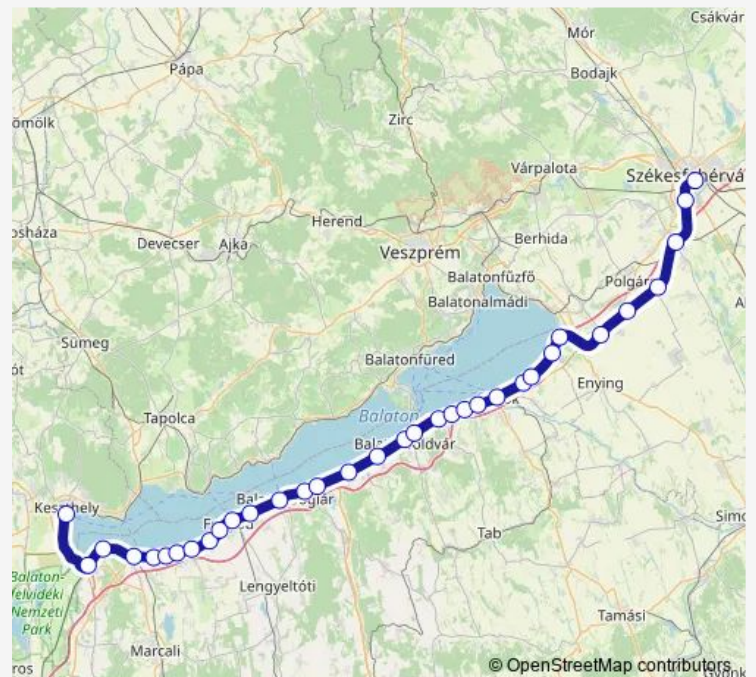

Thursday 14:22

Friday 14:22

Saturday 14:22

Sunday 14:22

Route info

Direction: Keszthely

Stops: 34

Trip Duration: 2 hour 16 min