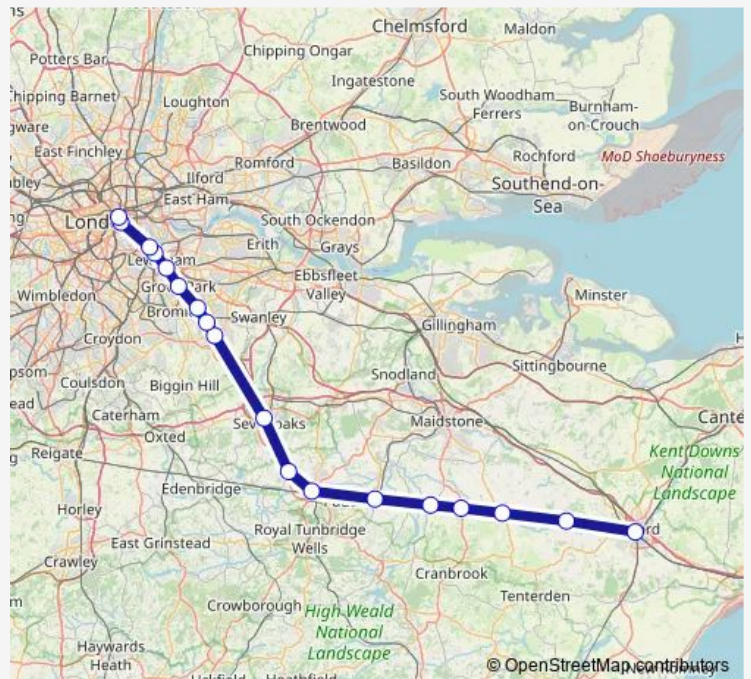

## Rail Se:Afk->Cst SE train service from AFK to Cst

[Go to website](#)

### Direction

Ashford International — London Cannon Street

18 stops

[Open route schedule](#)

- Ashford International
- Pluckley
- Headcorn
- Staplehurst
- Marden
- Paddock Wood
- Tonbridge
- Hildenborough
- Sevenoaks
- Orpington
- Petts Wood
- Chislehurst
- Grove Park
- Hither Green
- St Johns (London)
- New Cross
- London Bridge
- London Cannon Street

### Route schedule

Ashford International — London Cannon Street

Monday	07:37
Tuesday	07:37
Wednesday	07:37
Thursday	07:37
Friday	07:37
Saturday	—
Sunday	—

### Route info

Direction: Ashford International

Stops: 18

Trip Duration: 1 hour 22 min

Se:Afk->Cst — SE train service from AFK to Cst

Se:Afk->Cst Rail time schedules and route maps are available in an offline PDF at [busmaps.com](https://busmaps.com). Use the [busmaps.com](https://busmaps.com) website to see live bus times, train schedule or subway schedule, and step-by-step directions for all public transit in London