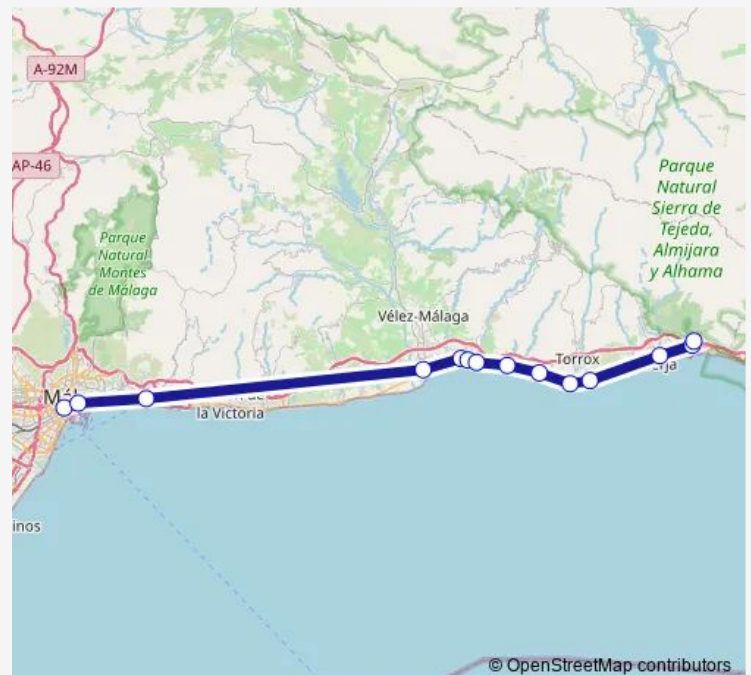

Km. 46 N340

Nerja

Maro Empalme

Nerja (Cuevas)

Route schedule

Malaga — Nerja (Cuevas)

Monday	—
Tuesday	—
Wednesday	—
Thursday	—
Friday	—
Saturday	10:00
Sunday	10:00

Route info

Direction: Malaga

Stops: 14

Trip Duration: 1 hour 45 min

■ ALSA - Mal-Cuev N — Malaga - Cuevas De Nerja

Direction

Malaga — Nerja (Cuevas)

14 stops

[Open route schedule](#)

Malaga
Puerto Malaga
El Palo
Torre Del Mar
La Caleta De Velez
Algarrobo Costa
Mezquitilla
Lagos (Malaga)
El Morche
Torrox (Empalme)
Km. 46 N340
Nerja
Maro Empalme
Nerja (Cuevas)

Route schedule

Malaga — Nerja (Cuevas)

Monday	08:30-15:30
Tuesday	08:30-15:30
Wednesday	08:30-15:30
Thursday	08:30-15:30
Friday	08:30-15:30
Saturday	08:30-15:30
Sunday	09:15-15:30

Route info

Direction: Malaga

Stops: 14

Trip Duration: 1 hour 45 min