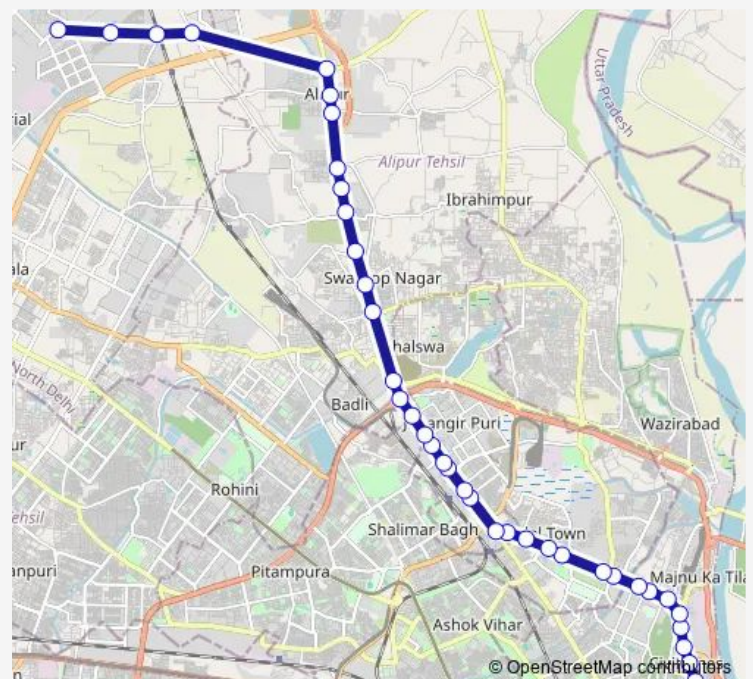

Sabji Mandi Azadpur

Adarsh Nagar / Bharola Village

Sarai Peepal Thala

Route schedule

Isbt Nityanand Marg — Bawana Sec 5 Cluster Depot

Monday 11:12-22:14

Tuesday 11:12-22:14

Wednesday 11:12-22:14

Thursday 11:12-22:14

Friday 11:12-22:14

Saturday 11:12-22:14

Sunday 11:12-22:14

Route info

Direction: Isbt Nityanand Marg

Stops: 40

Trip Duration: 1 hour 39 min