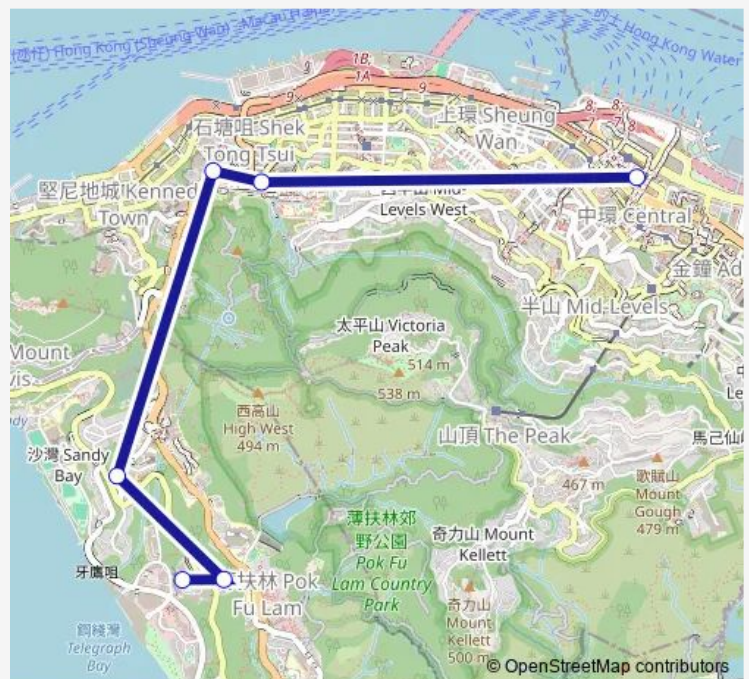

[Open route schedule](#)

CENTRAL (EXCHANGE SQUARE)

POK FU LAM Road, West Gate OF THE University OF Hong Kong

POK FU LAM Road, Opposite THE Belcher'S

SASSOON ROAD, HOUSE NO. 21

OPPOSITE BAGUIO VILLA BLOCK 24

NEAR BAGUIO VILLA BLOCK 17|BAGUIO VILLAS (LOWER) MINIBUS TERMINUS

Route schedule

CENTRAL (EXCHANGE SQUARE) — NEAR BAGUIO VILLA BLOCK 17|BAGUIO VILLAS (LOWER) MINIBUS TERMINUS

Monday	06:30-19:00
Tuesday	06:30-19:00
Wednesday	06:30-19:00
Thursday	06:30-19:00
Friday	06:30-19:00
Saturday	06:30-19:00
Sunday	06:30-21:00

Route info

Direction: CENTRAL (EXCHANGE SQUARE)

Stops: 6

Trip Duration: 0 hour 16 min

Direction

NEAR BAGUIO VILLA BLOCK 17|BAGUIO VILLAS (LOWER) MINIBUS TERMINUS — CENTRAL (EXCHANGE SQUARE)

3 stops

[Open route schedule](#)

Route info

Direction: NEAR BAGUIO VILLA BLOCK 17|BAGUIO VILLAS (LOWER) MINIBUS TERMINUS

Stops: 3

Trip Duration: 0 hour 16 min

8X Bus time schedules and route maps are available in an offline PDF at busmaps.com. Use the busmaps.com website to see live bus times, train schedule or subway schedule, and step-by-step directions for all public transit in Central