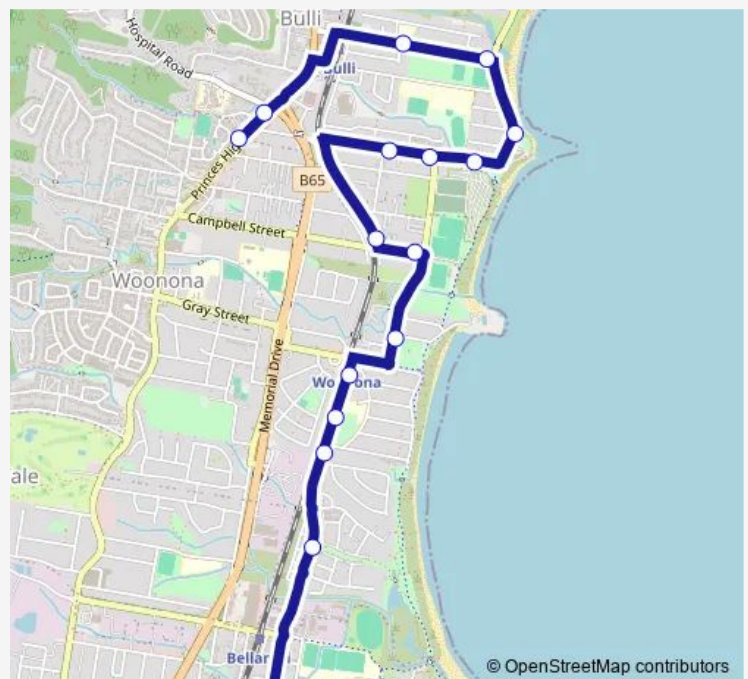

Princes Hwy Before Hospital Rd

St Joseph's Primary School, Park Rd

Park Rd Before Trinity Row

Trinity Row Opp Jardine St

Bulli Beach Tourist Park, Farrell Rd

Farrell Rd After Carrington St

Farrell Rd At Waterloo St

Saturday —

Sunday —

Route info

Direction: Bulli Fire Station, Princes Hwy

Stops: 16

Trip Duration: 0 hour 19 min

S417 — Holy Spirit College to Bulli via Bulli Beach

**Direction**

Campbell St After Carrington St

St Joseph's Primary School, Park Rd

Park Rd Before Trinity Row

Trinity Row Opp Jardine St

Bulli Beach Tourist Park, Farrell Rd

Farrell Rd After Carrington St

Farrell Rd At Waterloo St