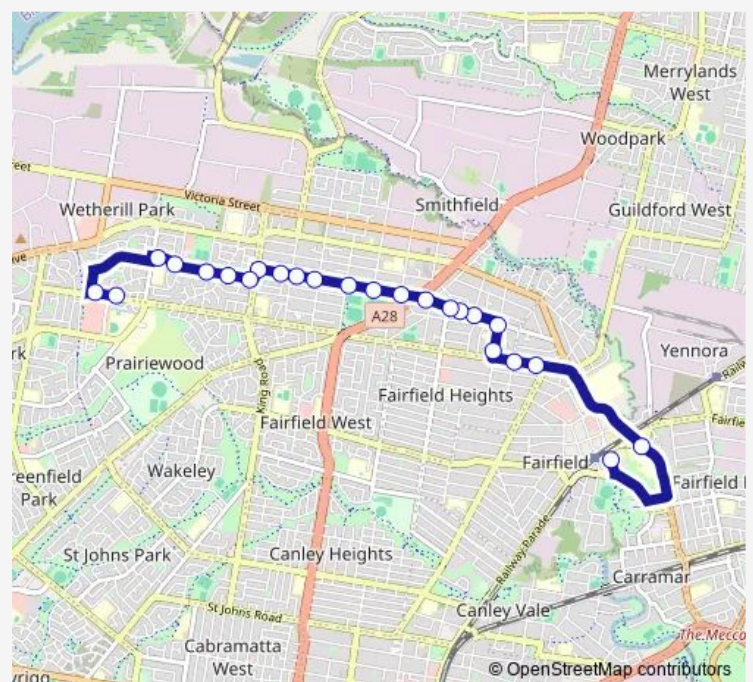

Brenan St Before Gipps St

Brenan St After Gipps St

Brenan St At Wetherill St

Shakespeare St Before Longfellow St

Shakespeare St At Cowper Pl

Shakespeare St Opp Emerson St

Route schedule

Our Lady Of The Rosary Primary School, Vine St — Polding St At Marvell Rd

Monday 15:17

Tuesday 15:17

Wednesday 15:17

Thursday 15:17

Friday 15:17

Saturday —

Sunday —

Route info

Direction: Our Lady Of The Rosary Primary School, Vine St

Stops: 24

Trip Duration: 0 hour 33 min

Shakespeare St Opp Rossetti St

Shakespeare Park, Shakespeare St

Polding St Opp Stockland Wetherill Park

Polding St At Marvell Rd