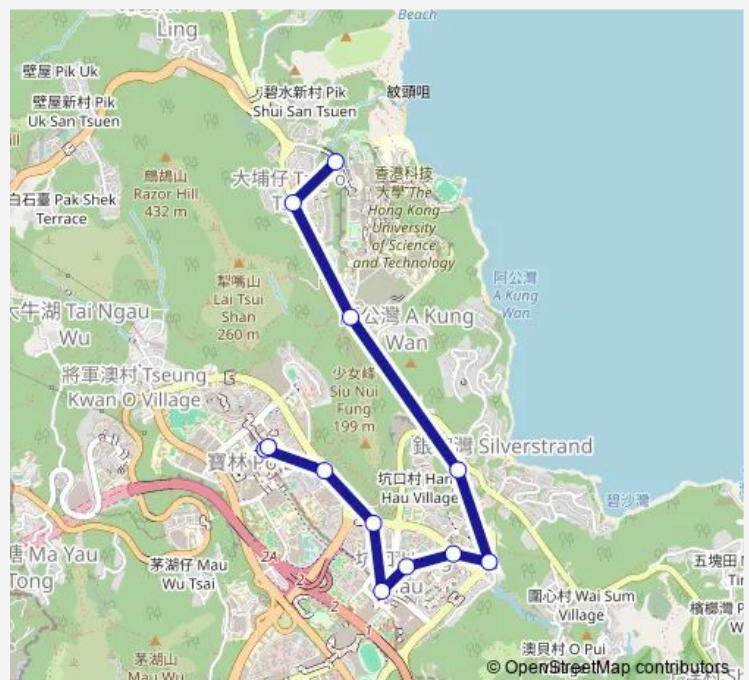

[Ctb] Chung WA Road[[Kmb+Ctb] Chung WA Road/
Chung WA Road[[Kmb] Chung WA Road

[Kmb] Hang HAU Station

[Ctb] HAU TAK Estate, PO Ning Road[[Kmb+Ctb] HAU TAK Estate/
Tak FU House, PO Ning Road[[Kmb] HAU TAK Estate

[Ctb] King LAM Estate, PO LAM Road North[[Kmb+Ctb] King LAM Estate/
King MIN House, PO LAM Road North[[Kmb] King LAM Estate

[Kmb] Metro City Phase Ii

[Ctb] PO LAM Station[[Kmb+Ctb] PO LAM BUS Terminus/
Po LAM Station[[Kmb] PO LAM BUS Terminus

Route schedule

[Ctb] HK University OF Science AND Technology, University Road[[Kmb] H.K.U.S.T. (North) — [Ctb] PO LAM Station[[Kmb+Ctb] PO LAM BUS Terminus/
Po LAM Station[[Kmb] PO LAM BUS Terminus

Monday	17:45
Tuesday	17:45
Wednesday	17:45
Thursday	17:45
Friday	17:45
Saturday	—
Sunday	—

Route info

Direction: [Ctb] HK University OF Science AND Technology, University Road[[Kmb] H.K.U.S.T. (North)

Stops: 12

Trip Duration: 0 hour 22 min

91M Bus time schedules and route maps are available in an offline PDF at busmaps.com. Use the busmaps.com website to see live bus times, train schedule or subway schedule, and step-by-step directions for all public transit in Kwun Tong