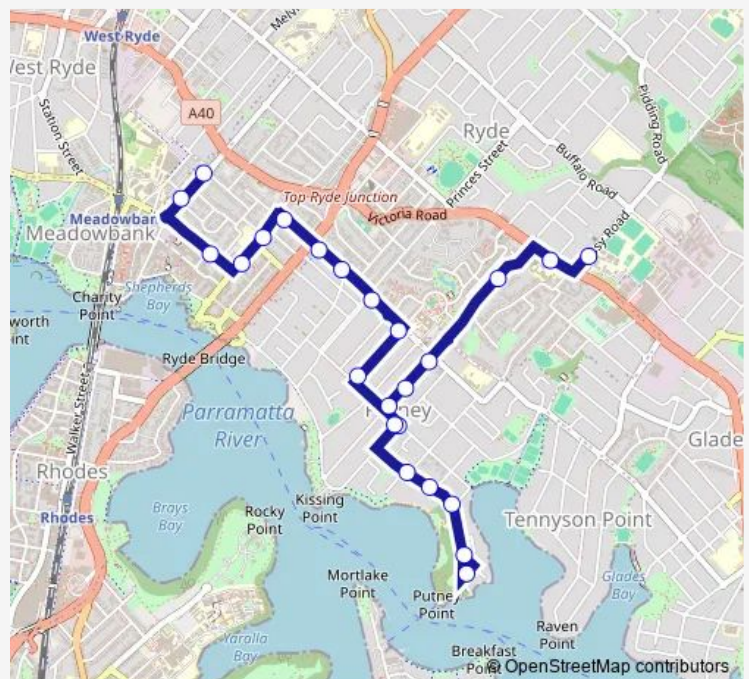

St Charles Primary School, Victoria Rd

Charles St Opp Kenneth St

Charles St At Morrison Rd

Charles St Before Phillip Rd

Charles St At Phillip Rd

Delange Rd At Phillip Rd

Pellisier Rd At Mitchell St

Pellisier Rd At Stanley St

Pellisier Rd Opp Putney Park

Pellisier Rd Opp Putney Park

Mcgowan St At Pellisier Rd

Delange Rd At Phillip Rd

Payten St At Phillip Rd

Payten St At Morrison Rd

Morrison Rd At Princes St

Morrison Rd At Regent St

Morrison Rd Before Church St

Morrison Rd Before Belmore St

Belmore St Opp Meadowbank Public School

Route schedule

Holy Cross College, Cressy Rd — Bowden St Opp Presbyterian Church

Monday	15:18
Tuesday	15:18
Wednesday	15:18
Thursday	15:18
Friday	15:18
Saturday	—
Sunday	—

Route info

Direction: Holy Cross College, Cressy Rd

Stops: 24

Trip Duration: 0 hour 25 min

591w — Ryde Secondary College to Victoria rd and Bowden St. Ryde

Belmore St Opp Constitution Rd

Constitution Rd At Hamilton Cr West