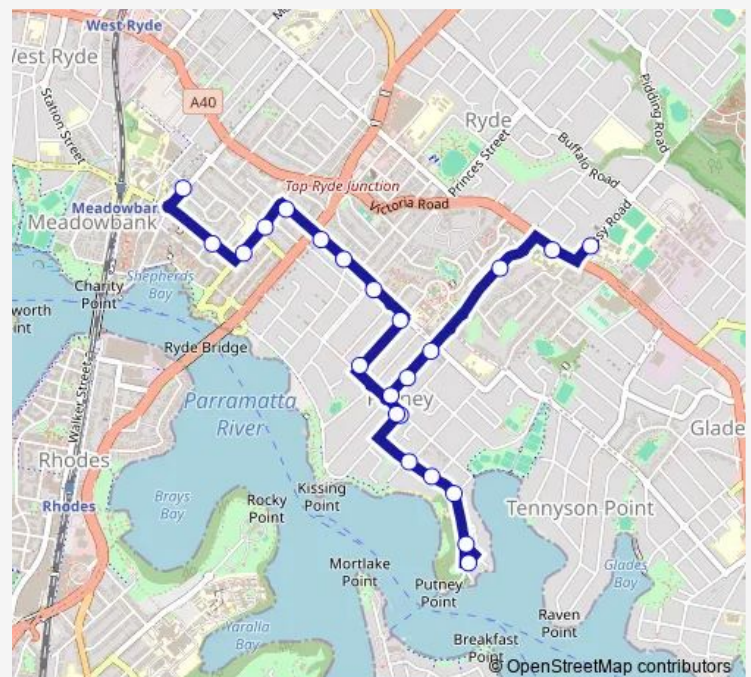

St Charles Primary School, Victoria Rd

Charles St Opp Kenneth St

Charles St At Morrison Rd

Charles St Before Phillip Rd

Charles St At Phillip Rd

Delange Rd At Phillip Rd

Pellisier Rd At Mitchell St

Pellisier Rd At Stanley St

Pellisier Rd At Jetty Rd

Pellisier Rd Opp Putney Park

Mcgowan St At Pellisier Rd

Delange Rd At Phillip Rd

Payten St At Phillip Rd

Payten St At Morrison Rd

Morrison Rd At Princes St

Morrison Rd At Regent St

Tuesday 15:18

Wednesday 15:18

Thursday 15:18

Friday 15:18

Saturday —

Sunday —

Route info

Direction: Holy Cross College, Cressy Rd

Stops: 23

Trip Duration: 0 hour 25 min

591w — Ryde Secondary College to Victoria Rd and Bowden St, Ryde

Constitution Rd At Hamilton Cr West

Bowden St At Stone St

591w School Bus time schedules and route maps are available in an offline PDF at busmaps.com. Use the busmaps.com website to see live bus times, train schedule or subway schedule, and step-by-step directions for all public transit in Sydney