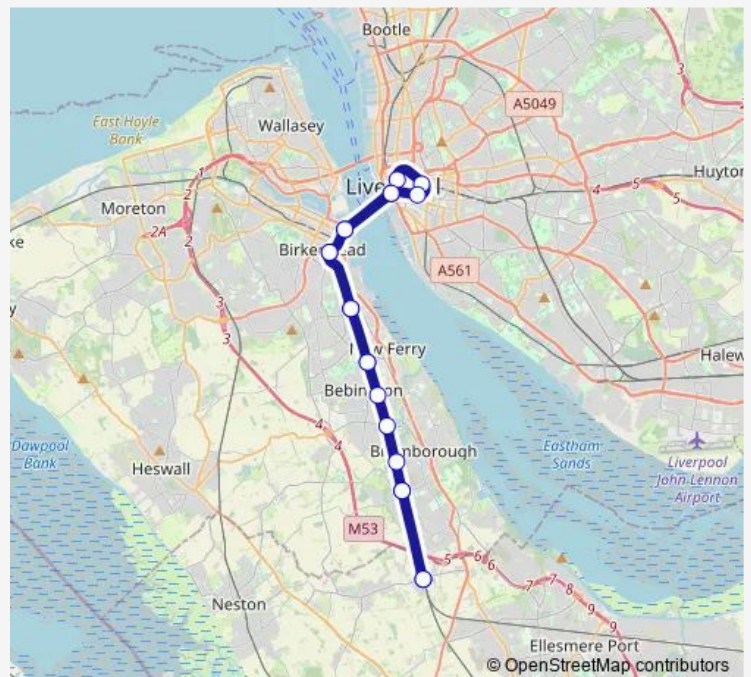

Birkenhead Hamilton Square

Liverpool James Street

Moorfields

Liverpool Lime Street

Liverpool Central

Liverpool James Street

Birkenhead Hamilton Square

Birkenhead Central

Rock Ferry

Bebington

Bromborough

Hooton

Route schedule

Rock Ferry — Hooton

|           |       |
|-----------|-------|
| Monday    | —     |
| Tuesday   | —     |
| Wednesday | —     |
| Thursday  | 08:51 |
| Friday    | —     |
| Saturday  | —     |
| Sunday    | —     |

Route info

Direction: Rock Ferry

Stops: 14

Trip Duration: 0 hour 37 min

Merseyrail — Rock Ferry - Hooton

## Route info

Direction: Hooton

Stops: 20

Trip Duration: 0 hour 48 min

Merseyrail Rail time schedules and route maps are available in an offline PDF at [busmaps.com](#). Use the [busmaps.com](#) website to see live bus times, train schedule or subway schedule, and step-by-step directions for all public transit in Liverpool