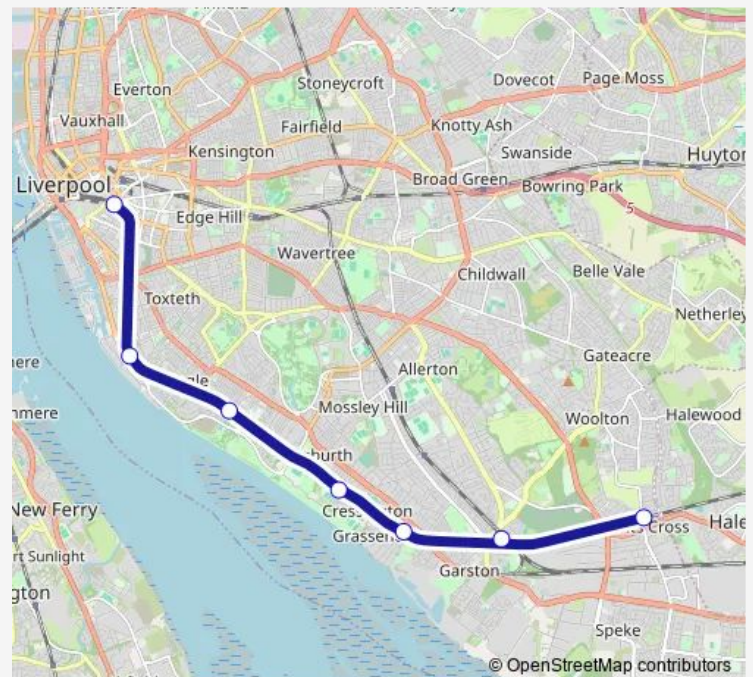

Rail Merseyrail Hunts Cross - Liverpool Central

[Go to website](#)

Direction

Liverpool Central — Hunts Cross

7 stops

[Open route schedule](#)

Liverpool Central

Brunswick

Tuesday —

Wednesday —

Thursday —

Friday —

Saturday —

Sunday 08:13-08:15

Route info

Direction: Liverpool Central

Stops: 7

Trip Duration: 0 hour 19 min

Merseyrail — Hunts Cross - Liverpool Central

Direction

Hunts Cross — Liverpool Central

7 stops

[Open route schedule](#)

Hunts Cross

Monday	23:36
Tuesday	23:36
Wednesday	23:36
Thursday	23:36
Friday	23:36
Saturday	23:36
Sunday	23:36

Route info

Direction: Hunts Cross

Stops: 7

Trip Duration: 0 hour 21 min

Merseyrail Rail time schedules and route maps are available in an offline PDF at busmaps.com. Use the busmaps.com website to see live bus times, train schedule or subway schedule, and step-by-step directions for all public transit in Liverpool